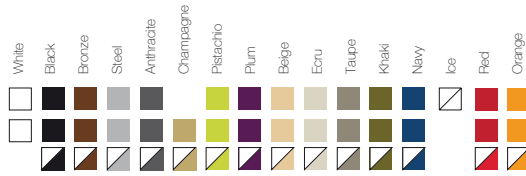

Agatha Collection Agatha Ruiz De La Prada

The characteristic icons of the designer, perceived instantly by their simple, sweet and refined shapes. A funny, creative and optimistic composition integrated throughout infantile codes: flowers, hearts... This kids furniture collection consists of three basic elements, pot, mini table and chair. A flower with large petals is the result of this table and pot which are accompanied by heart-shaped stools.

features:

Basic, Lacquered, Two-Tone, Two-Tone Lacq.

dimensions:

AGATHA CHAIR

15¾" x 23½" x 20 ½"
40x60x52 cm

AGATHA TWO-TONE - EXAMPLES

AGATHA TABLE (Pen Holder Included)

37½" x 35½" x 17¾"
95x90x45 cm

AGATHA PLANTER

37½" x 35½" x 17¾"
95x90x45 cm

COLORS

BASIC, SELF-WATERING

LACQUERED

TWO-TONE LACQUERED

TWO-TONE