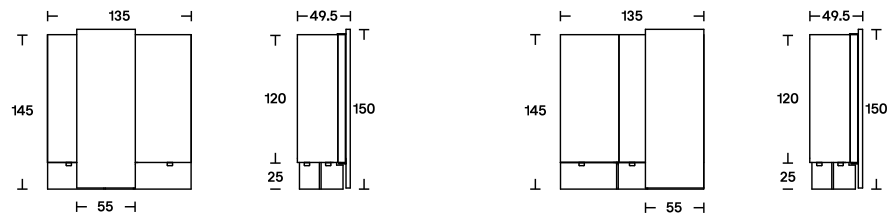

Alterego

Year
Designer

2016
Giacomo Moor

In his latest works for Acerbis, Giacomo Moor imbues the two Alterego vertical sideboards with the mirage of suspension in a marvel of design ingenuity. The full-height sliding door seems, impossibly, to support the weight, which is instead supported by the transparent methacrylate base. The contrast of wood and hand-brushed metal underlines the hand-crafted identity of the sideboards.

The two pieces share the same measurements and structure, but the asymmetrical positioning of the sliding door makes each one unique and ideal for pairing.

Dimensions

A version
L 135
D 49,5
H 150

B version
L 135
D 49,5
H 150