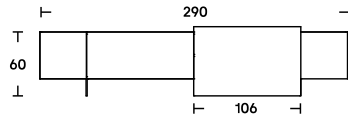

**Dimensions**

L 246  
P 49,5  
H 65

L 290  
P 49,5  
H 65

P 49,5  
H 65

**Finishes**

**Cabinet and hinged doors:**

- \_frame eucayptus, black eucalyptus, swamp ash veneer, or matt or glossy lacquer in the colours black, white, SW white, linen, sand, clay, burgundy, pink, dark green, mustard yellow, brick red and navy blue;
  - \_ veneer interior in the veneer versions, matt lacquer in the lacquer versions;
  - \_ sliding door: lacquered with brushed metal Nikel-15 finish or glossy lacquer in the colours black, white, SW white, linen, sand, clay, burgundy, pink, dark green, mustard yellow, brick red and navy blue.
- Base: transparent methacrylate.