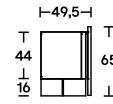

**Dimensions**

L 246  
P 49,5  
H 65

L 290  
P 49,5  
H 65

P 49,5  
H 65

**Finishes**

**Cabinet and hinged doors:**

- \_frame eucayptus, black eucalyptus, swamp ash veneer, or matt or glossy lacquer in the colours black, white, SW white, linen, sand, clay, burgundy, pink, dark green, mustard yellow, brick red and navy blue;
  - \_ veneer interior in the veneer versions, matt lacquer in the lacquer versions;
  - \_ sliding door: lacquered with brushed metal Nikel-15 finish or glossy lacquer in the colours black, white, SW white, linen, sand, clay, burgundy, pink, dark green, mustard yellow, brick red and navy blue.
- Base: transparent methacrylate.