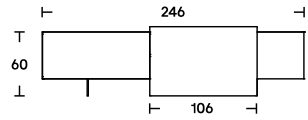

**Dimensions**

L 246  
P 49,5  
H 65

L 290  
P 49,5  
H 65

P 49,5  
H 65

**Finishes**

**Cabinet and hinged doors:**

- \_frame eucayptus, black eucalyptus, swamp ash veneer, or matt or glossy lacquer in the colours black, white, SW white, linen, sand, clay, burgundy, pink, dark green, mustard yellow, brick red and navy blue;
  - \_ veneer interior in the veneer versions, matt lacquer in the lacquer versions;
  - \_ sliding door: lacquered with brushed metal Nikel-15 finish or glossy lacquer in the colours black, white, SW white, linen, sand, clay, burgundy, pink, dark green, mustard yellow, brick red and navy blue.
- Base: transparent methacrylate.