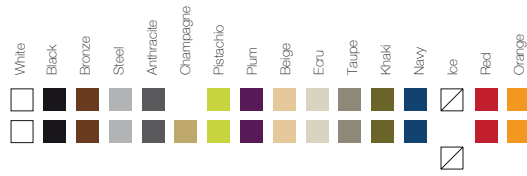

100x100x120 cm

39¼" x 39¼" x 29½"

100x100x75 cm

FINISHINGS

COLORS

BASIC, SELF-WATERING

LACQUERED

WHITE LIGHT, RGB LED, DMX LED

TABLE TOPS

GLASS

HPL

FULL WHITE (Solid Surface)

FABRICS

NAUTICAL

SILVERTEX

KINNASAND +10% PLUS