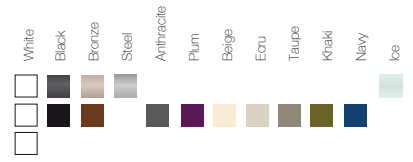

100x100x120 cm

39¼" x 39¼" x 29½"

100x100x75 cm

FINISHINGS

COLORS

BASIC, SELF-WATERING

LACQUERED

WHITE LIGHT, RGB LED, DMX LED

TABLE TOPS

GLASS

HPL

FULL WHITE (Solid Surface)

FABRICS

NAUTICAL

SILVERTEX

KINNASAND +10% PLUS