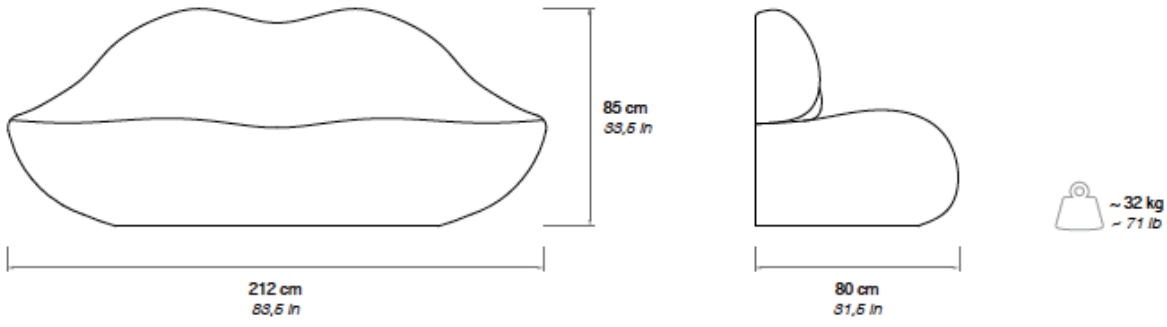

Couch in soft polyurethane upholstered with bouclé wool.