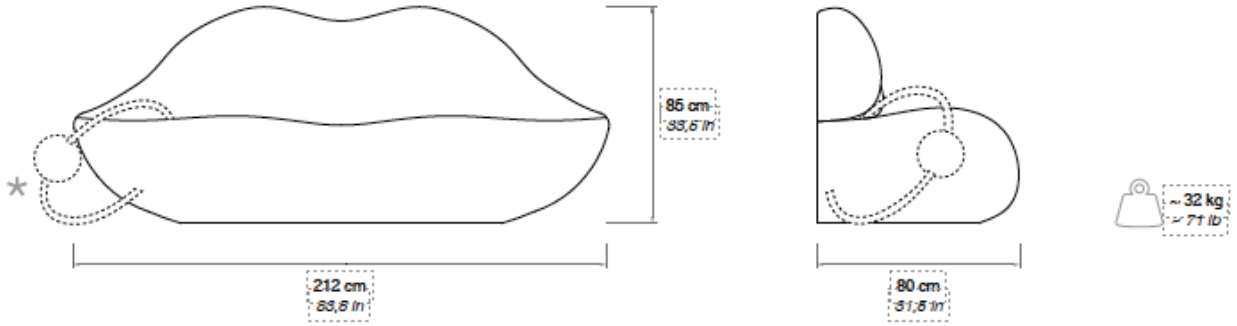

2016
BOCCADORO
Studio 65
Special Edition 1 / 50

1970
BOCCA®
Studio 65
Limited Edition 1 / 1000

2008
PINK LADY
Studio 65
Limited Edition 1 / 500

2008
DARK LADY
Studio 65
Limited Edition 1 / 500

Couch in soft polyurethane upholstered with fabric.
*Dark Lady has a removable piercing of chromed metal.

2019
BOCCA® UNLIMITED
Studio 65