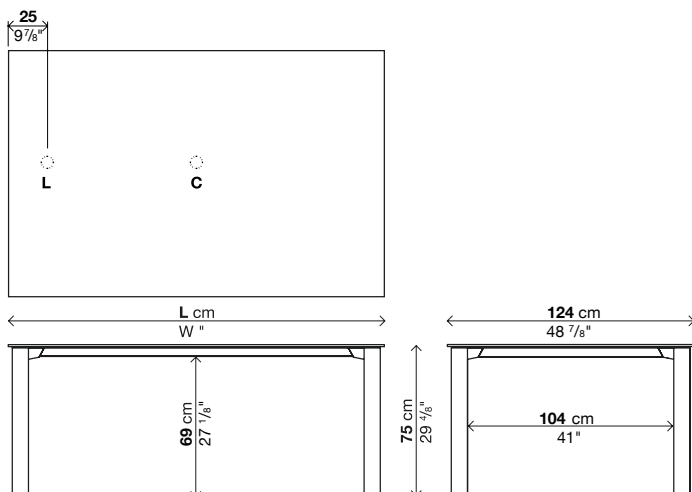

Leg finish:

- White lacquered aluminium (similar to RAL 9016)
- "Fenix-NTM® Ottawa beaver" lacquered aluminium (similar to RAL Design0806010)
- "Fenix-NTM® London grey" lacquered aluminium (similar to RAL Design0805005)
- "Fenix-NTM® Bromo grey" lacquered aluminium (similar to RAL 7012)
- Black lacquered aluminium (similar to RAL 9004)
- "Exclusive" lacquered aluminium (Brown, Champagne, Onyx black, Space gray) - Surcharge below

Finish of top/extensions:

Fenix-NTM® black edge (white Kos 0032, Ottawa beaver 0717, London grey 0718, Bromo grey 0724, Ingo black 0720)

Fenix-NTM® coloured edge (white Kos 0032, Ottawa beaver 0717, London grey 0718)

Note:

Tables that extend to more than 250 cm have a top that slightly bends, which complies with accepted quality standards.

Table L. 276 and 300 cm have an under-top bars as a central support, therefore any cable hole cutouts cannot be centrally positioned in depth but must be slightly shifted.

Reinforced packaging, see inside cover.

Code	Lenght	Legs	Top		pack	m³	Kg
			Fenix-NTM® black edge	Fenix-NTM® coloured edge			
01B0D20F	276	Lacquered	4.943	6.040	2	1,29	92
01B0D21F	300	Lacquered	5.272	6.464	2	1,4	97

Optionals

Code	Description		pack	m³	Kg
	Lacquered metal legs "Exclusive"	129	-	-	-
02GTA02	Legs height cut to size	169	-	-	-
02FOR01	Lateral or central cable hole Ø6	102	-	-	-
02RET13	Plastic cable mesh	129	1	0,07	1
02VER01	Vertebra, opal white methacrylate	117	1	0,007	1,5