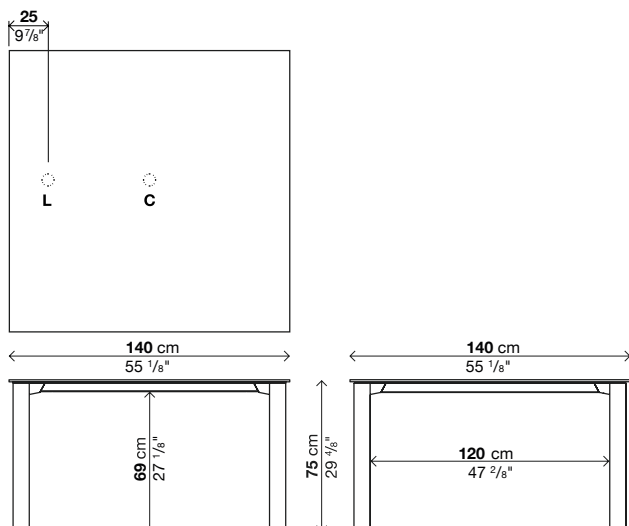

BODONI FENIX-NTM®

Fixed - Depth 140 cm

Leg finish:

- White lacquered aluminium (similar to RAL 9016)
- "Fenix-NTM® Ottawa beaver" lacquered aluminium (similar to RAL Design0806010)
- "Fenix-NTM® London grey" lacquered aluminium (similar to RAL Design0805005)
- "Fenix-NTM® Bromo grey" lacquered aluminium (similar to RAL 7012)
- Black lacquered aluminium (similar to RAL 9004)
- "Exclusive" lacquered aluminium (Brown, Champagne, Onyx black, Space gray) - Surcharge below

Note:

Reinforced packaging, see inside cover.

Finish of top:

Fenix-NTM® black edge (white Kos 0032, Ottawa beaver 0717, London grey 0718, Bromo grey 0724, Ingo black 0720)

Fenix-NTM® coloured edge (white Kos 0032, Ottawa beaver 0717, London grey 0718)

Code	Lenght	Legs	Top		pack	m³	Kg
			Fenix-NTM® black edge	Fenix-NTM® coloured edge			
01B0D30F	140	Lacquered	3.075	3.702	2	1,19	65

Optionals

Code	Description		pack	m³	Kg
	Lacquered metal legs "Exclusive"	129	-	-	-
02GTA02	Legs height cut to size	169	-	-	-
02FOR01	Lateral or central cable hole Ø6	102	-	-	-
02RET13	Plastic cable mesh	129	1	0,07	1
02VER01	Vertebra, opal white methacrylate	117	1	0,007	1,5