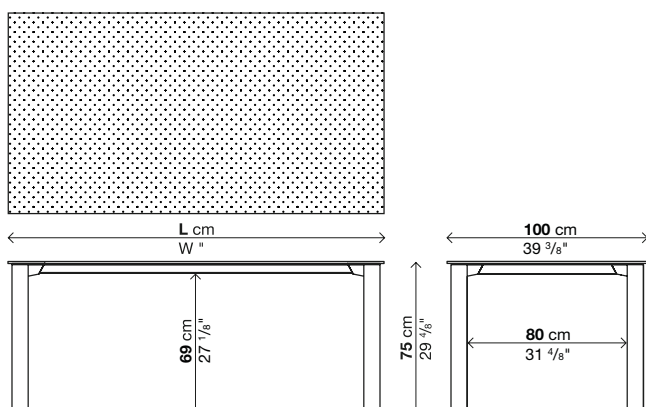

BODONI MARBLE

Fixed - Depth 100 cm

Leg finish:

White lacquered aluminium (similar to RAL 9016)
"Fenix-NTM® Ottawa beaver" lacquered aluminium (similar to RAL Design0806010)
"Fenix-NTM® London grey" lacquered aluminium (similar to RAL Design0805005)
"Fenix-NTM® Bromo grey" lacquered aluminium (similar to RAL 7012)
Black lacquered aluminium (similar to RAL 9004)
"Exclusive" lacquered aluminium (Brown, Champagne, Onyx black, Space gray) - Surcharge below

Finish of top:

Marble Marquinia Black
Marble Carrara's White
Marble Dark Emperador
Marble Green Alps
Marble Calacatta

Note:

Tables that extend to more than 250 cm have a top that slightly bends, which complies with accepted quality standards.
Table L. 269 and 300 cm have an under-top bars as a central support.
Marble top supplied in wooden crate.
Reinforced packaging, see inside cover.

Code	Lenght	Legs	Top					pack	m²	Kg
			Marquinia Black	Carrara's White	Emperador Dark	Green Alps	Calacatta			
01B0D50F	228	Lacquered	8.627	8.800	9.278	9.324	12.577	2	0,94	214
01B0D51F	268	Lacquered	9.599	9.811	-	10.422	14.245	2	1,03	241
01B0D52F	300	Lacquered	-	11.280	-	11.964	16.239	2	1,1	263

Optionals

Code	Description		pack	m²	Kg
	Lacquered metal legs "Exclusive"	129	-	-	-
02GTA02	Legs height cut to size	169	-	-	-
02RET13	Plastic cable mesh	129	1	0,07	1