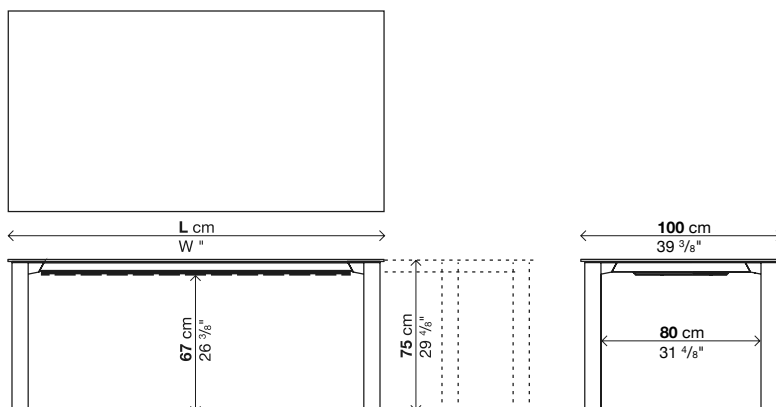

BODONI FENIX-NTM®

Extensible - Depth 100 cm

Leg finish:

- White lacquered aluminium (similar to RAL 9016)
- "Fenix-NTM® Ottawa beaver" lacquered aluminium (similar to RAL Design0806010)
- "Fenix-NTM® London grey" lacquered aluminium (similar to RAL Design0805005)
- "Fenix-NTM® Bromo grey" lacquered aluminium (similar to RAL 7012)
- Black lacquered aluminium (similar to RAL 9004)
- "Exclusive" lacquered aluminium (Brown, Champagne, Onyx black, Space gray) - Surcharge below

Finish of top/extensions:

- Fenix-NTM® black edge (white Kos 0032, Ottawa beaver 0717, London grey 0718, Bromo grey 0724, Ingo black 0720)
- ---
- Fenix-NTM® coloured edge (white Kos 0032, Ottawa beaver 0717, London grey 0718)

Note:

Tables that extend to more than 250 cm have a top that slightly bends, which complies with accepted quality standards.

Reinforced packaging, see inside cover.

Code	Lenght	Legs	Top		pack	m³	Kg
			Fenix-NTM® black edge	Fenix-NTM® coloured edge			
01B0D10	188-235-282	Lacquered			2	0,9	82
01B0D11	208-255-302	Lacquered			2	0,96	87

Optionals

Code	Description	pack	m³	Kg
	Lacquered metal legs "Exclusive"	-	-	-
02GTA02	Legs height cut to size	-	-	-