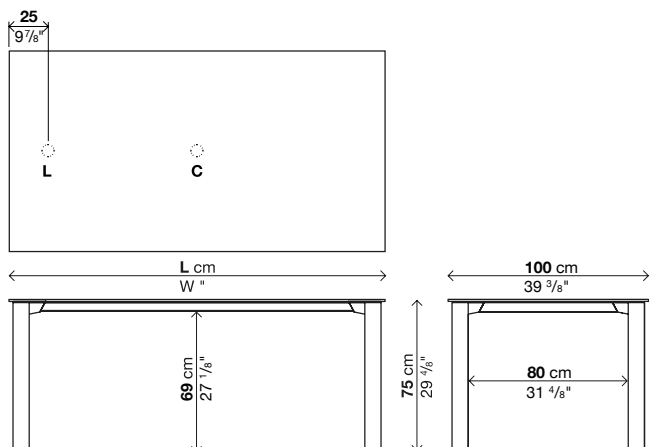

Finish of top:

Fenix-NTM® black edge (white Kos 0032, Ottawa beaver 0717, London grey 0718, Bromo grey 0724, Ingo black 0720)

Fenix-NTM® coloured edge (white Kos 0032, Ottawa beaver 0717, London grey 0718)

Note:

Tables that extend to more than 250 cm have a top that slightly bends, which complies with accepted quality standards.

Table L. 268 and 300 cm have an under-top bars as a central support, therefore any cable hole cutouts cannot be centrally positioned in depth but must be slightly shifted.

Reinforced packaging, see inside cover.

Code	Lenght	Legs	Top		pack	m³	Kg
			Fenix-NTM® black edge	Fenix-NTM® coloured edge			
01BOD10F	188	Lacquered	3.055	3.658	2	0,84	65
01BOD11F	208	Lacquered	3.253	3.919	2	0,89	69
01BOD12F	228	Lacquered	3.451	4.181	2	0,94	72
01BOD13F	268	Lacquered	3.846	4.703	2	1,03	80
01BOD14F	300	Lacquered	4.624	5.584	2	1,1	86

Optionals

Code	Description		pack	m³	Kg
	Lacquered metal legs "Exclusive"	129			
02GTA02	Legs height cut to size	169	-	-	-
02FOR01	Lateral or central cable hole Ø6	102	-	-	-
02RET13	Plastic cable mesh	129	1	0,07	1
02VER01	Vertebra, opal white methacrylate	117	1	0,007	1,5