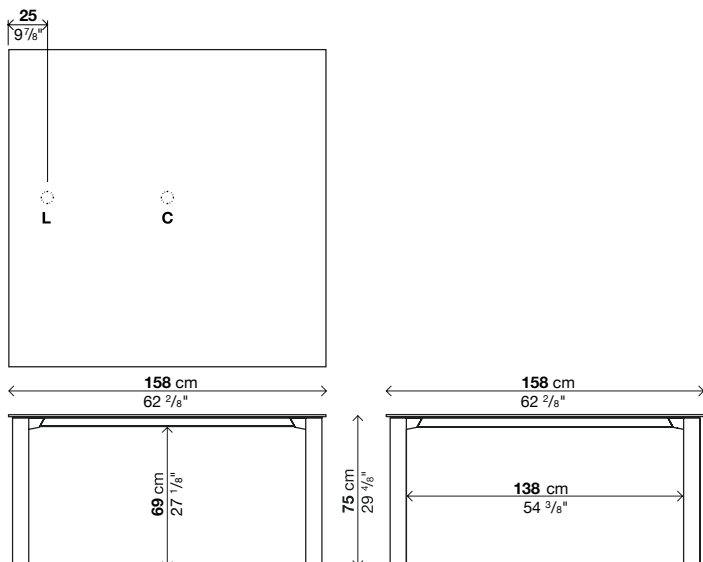

BODONI FENIX-NTM®

Fixed - Depth 158 cm

Leg finish:

- White lacquered aluminium (similar to RAL 9016)
- "Fenix-NTM® Ottawa beaver" lacquered aluminium (similar to RAL Design0806010)
- "Fenix-NTM® London grey" lacquered aluminium (similar to RAL Design0805005)
- "Fenix-NTM® Bromo grey" lacquered aluminium (similar to RAL 7012)
- Black lacquered aluminium (similar to RAL 9004)
- "Exclusive" lacquered aluminium (Brown, Champagne, Onyx black, Space gray) - Surcharge below

Finish of top:

Fenix-NTM® black edge (white Kos 0032, Ottawa beaver 0717, London grey 0718, Bromo grey 0724, Ingo black 0720)

Fenix-NTM® coloured edge (white Kos 0032, Ottawa beaver 0717, London grey 0718)

Note:

Table L. 158 cm have an under-top bars as a central support, therefore any cable hole cutouts cannot be centrally positioned in depth but must be slightly shifted.

Reinforced packaging, see inside cover.

Code	Lenght	Legs	Top		pack	m³	Kg
			Fenix-NTM® black edge	Fenix-NTM® coloured edge			
01BOD40F	158	Lacquered	3.797	4.597	2	1,3	77

Optionals

Code	Description		pack	m³	Kg
	Lacquered metal legs "Exclusive"	129	-	-	-
02GTA02	Legs height cut to size	169	-	-	-
02FOR01	Lateral or central cable hole Ø6	102	-	-	-
02RET13	Plastic cable mesh	129	1	0,07	1
02VER01	Vertebra, opal white methacrylate	117	1	0,007	1,5