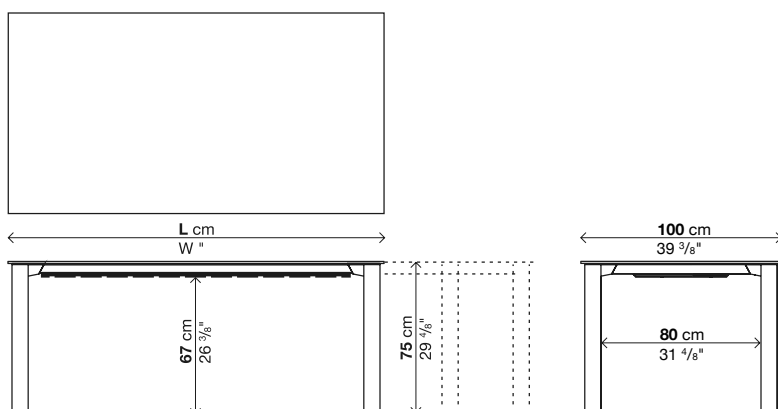

BODONI FENIX-NTM®

Extensible - Depth 100 cm

Leg finish:

- White lacquered aluminium (similar to RAL 9016)
- "Fenix-NTM® Ottawa beaver" lacquered aluminium (similar to RAL Design0806010)
- "Fenix-NTM® London grey" lacquered aluminium (similar to RAL Design0805005)
- "Fenix-NTM® Bromo grey" lacquered aluminium (similar to RAL 7012)
- Black lacquered aluminium (similar to RAL 9004)
- "Exclusive" lacquered aluminium (Brown, Champagne, Onyx black, Space gray) - Surcharge below

Finish of top/extensions:

Fenix-NTM® black edge (white Kos 0032, Ottawa beaver 0717, London grey 0718, Bromo grey 0724, Ingo black 0720)

Fenix-NTM® coloured edge (white Kos 0032, Ottawa beaver 0717, London grey 0718)

Note:

Tables that extend to more than 250 cm have a top that slightly bends, which complies with accepted quality standards.

Reinforced packaging, see inside cover.

Code	Lenght	Legs	Top		pack	m³	Kg
			Fenix-NTM® black edge	Fenix-NTM® coloured edge			
01B0D10	188-235-282	Lacquered	3.911	4.305	2	0,9	82
01B0D11	208-255-302	Lacquered	4.023	4.510	2	0,96	87

Optionals

Code	Description		pack	m³	Kg
	Lacquered metal legs "Exclusive"				
			129	-	-
02GTA02	Legs height cut to size		169	-	-