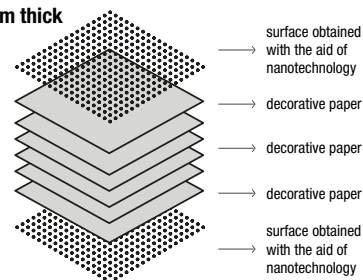

228 cm
89⁶/₈"
→ Fenix-NTM®
→ Marble

268 cm
105⁴/₈"
→ Fenix-NTM®
→ Marble

300 cm
118¹/₈"
→ Fenix-NTM®
→ Marble

Prof. 124 cm
Depth 48³/₈"

124 **276 cm**
108⁵/₈"
→ Fenix-NTM®

300 cm
118¹/₈"
→ Fenix-NTM®
→ Marble

Prof. 140 cm
Depth 55 1/8"

→ Fenix-NTM®
→ Marble

Prof. 158 cm
Depth 62 2/8"

→ Fenix-NTM®
→ Marble

Tops

Fenix-NTM® black edge 10 mm thick

Fenix-NTM® coloured edge 10 mm thick

Marble 20 mm thick

Customizations

SURCHARGE FOR LENGTH REDUCTION:

Apply the surcharge to the table with the closest bigger size available on the price list - production lead time will be confirmed.
No width reduction is possible.