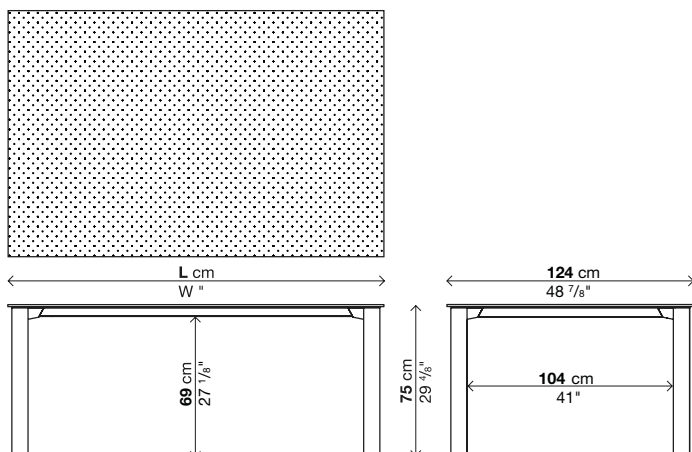

BODONI MARBLE

Fixed - Depth 124 cm

Leg finish:

- White lacquered aluminium (similar to RAL 9016)
- "Fenix-NTM® Ottawa beaver" lacquered aluminium (similar to RAL Design0806010)
- "Fenix-NTM® London grey" lacquered aluminium (similar to RAL Design0805005)
- "Fenix-NTM® Bromo grey" lacquered aluminium (similar to RAL 7012)
- Black lacquered aluminium (similar to RAL 9004)
- "Exclusive" lacquered aluminium (Brown, Champagne, Onyx black, Space gray) - Surcharge below

Finish of top:

- Marble Marquinia Black
- Marble Carrara's White
- Marble Dark Emperador
- Marble Green Alps
- Marble Calacatta

Note:

Tables that extend to more than 250 cm have a top that slightly bends, which complies with accepted quality standards.

Table L. 300 cm have an under-top bars as a central support.

Marble top supplied in wooden crate.

Reinforced packaging, see inside cover.

Code	Lenght	Legs	Top					pack	m³	Kg
			Marquinia Black	Carrara's White	Emperador Dark	Green Alps	Calacatta			
01B0D60F	300	Lacquered						2	1,4	309

Optionals

Code	Description	pack	m³	Kg
	Lacquered metal legs "Exclusive"	-	-	-
02GTA02	Legs height cut to size	-	-	-
02RET13	Plastic cable mesh	1	0,07	1