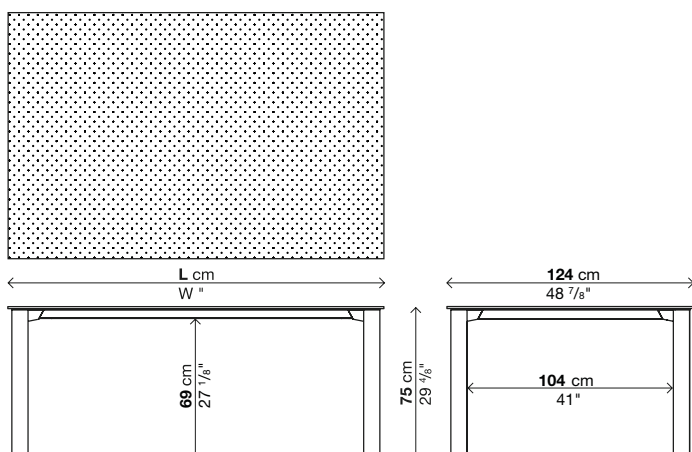

BODONI MARBLE

Fixed - Depth 124 cm

Leg finish:

- White lacquered aluminium (similar to RAL 9016)
- "Fenix-NTM® Ottawa beaver" lacquered aluminium (similar to RAL Design0806010)
- "Fenix-NTM® London grey" lacquered aluminium (similar to RAL Design0805005)
- "Fenix-NTM® Bromo grey" lacquered aluminium (similar to RAL 7012)
- Black lacquered aluminium (similar to RAL 9004)
- "Exclusive" lacquered aluminium (Brown, Champagne, Onyx black, Space gray) - Surcharge below

Finish of top:

- Marble Marquinia Black
- Marble Carrara's White
- Marble Dark Emperador
- Marble Green Alps
- Marble Calacatta

Note:

Tables that extend to more than 250 cm have a top that slightly bends, which complies with accepted quality standards.

Table L. 300 cm have an under-top bars as a central support.

Marble top supplied in wooden crate.

Reinforced packaging, see inside cover.

Code	Lenght	Legs	Top					pack	m³	Kg
			Marquinia Black	Carrara's White	Emperador Dark	Green Alps	Calacatta			
01B0D60F	300	Lacquered	-	12.658	-	13.614	18.897	2	1,4	309

Optionals

Code	Description		pack	m³	Kg
	Lacquered metal legs "Exclusive"	129	-	-	-
02GTA02	Legs height cut to size	169	-	-	-
02RET13	Plastic cable mesh	129	1	0,07	1