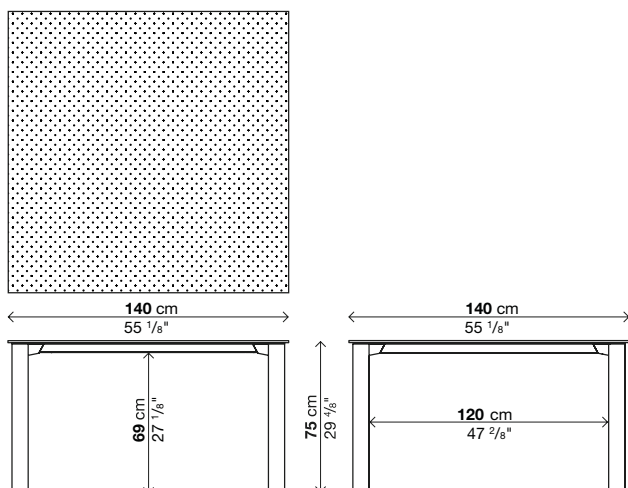

BODONI MARBLE

Fixed - Depth 140 cm

Leg finish:

White lacquered aluminium (similar to RAL 9016)
"Fenix-NTM® Ottawa beaver" lacquered aluminium (similar to RAL Design0806010)
"Fenix-NTM® London grey" lacquered aluminium (similar to RAL Design0805005)
"Fenix-NTM® Bromo grey" lacquered aluminium (similar to RAL 7012)
Black lacquered aluminium (similar to RAL 9004)
"Exclusive" lacquered aluminium (Brown, Champagne, Onyx black, Space gray) - Surcharge below

Note:

Reinforced packaging, see inside cover.
Marble top supplied in wooden crate.

Finish of top:

Marble Marquinia Black
Marble Carrara's White
Marble Dark Emperador
Marble Green Alps
Marble Calacatta

Code	Lenght	Legs	Top					pack	m³	Kg
			Marquinia Black	Carrara's White	Emperador Dark	Green Alps	Calacatta			
01B0D70F	140	Lacquered	7.833	7.992	8.404	8.450	11.331	2	1,19	191

Optionals

Code	Description		pack	m³	Kg
	Lacquered metal legs "Exclusive"	129	-	-	-
02GTA02	Legs height cut to size	169	-	-	-
02RET13	Plastic cable mesh	129	1	0,07	1