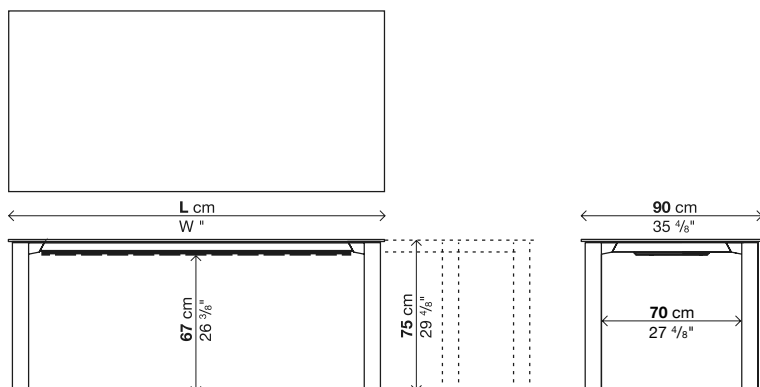

BODONI FENIX-NTM®

Extensible - Depth 90 cm

Leg finish:

- White lacquered aluminium (similar to RAL 9016)
- "Fenix-NTM® Ottawa beaver" lacquered aluminium (similar to RAL Design0806010)
- "Fenix-NTM® London grey" lacquered aluminium (similar to RAL Design0805005)
- "Fenix-NTM® Bromo grey" lacquered aluminium (similar to RAL 7012)
- Black lacquered aluminium (similar to RAL 9004)
- "Exclusive" lacquered aluminium (Brown, Champagne, Onyx black, Space gray) - Surcharge below

Finish of top/extensions:

Fenix-NTM® black edge (white Kos 0032, Ottawa beaver 0717, London grey 0718, Bromo grey 0724, Ingo black 0720)

Fenix-NTM® coloured edge (white Kos 0032, Ottawa beaver 0717, London grey 0718)

Note:

Tables that extend to more than 250 cm have a top that slightly bends, which complies with accepted quality standards.

Reinforced packaging, see inside cover.

Code	Lenght	Legs	Top		pack	m²	Kg
			Fenix-NTM® black edge	Fenix-NTM® coloured edge			
01B0D01	188-225-262	Lacquered	3.793	4.350	2	0,85	78
01B0D02	208-245-282	Lacquered	3.889	4.490	2	0,89	83

Optionals

Code	Description	pack	m²	Kg
	Legs height cut to size		169	- - -
02GTA02	Lacquered metal legs "Exclusive"		129	- - -