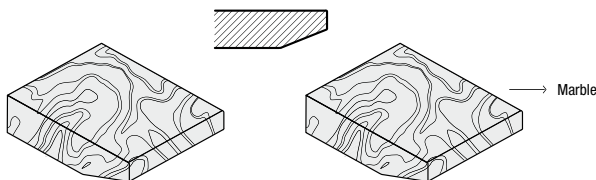

228 cm
89⁶/₈"
→ Fenix-NTM®
→ Marble

268 cm
105⁴/₈"
→ Fenix-NTM®
→ Marble

300 cm
118¹/₈"
→ Fenix-NTM®
→ Marble

Prof. 124 cm
Depth 48³/₈"

124 **276 cm**
108⁵/₈"
→ Fenix-NTM®

300 cm
118¹/₈"
→ Fenix-NTM®
→ Marble

Prof. 140 cm
Depth 55 1/8"

→ Fenix-NTM®
→ Marble

Prof. 158 cm
Depth 62 2/8"

→ Fenix-NTM®
→ Marble

Tops

Fenix-NTM® black edge 10 mm thick

Fenix-NTM® coloured edge 10 mm thick

Marble 20 mm thick

Customizations

SURCHARGE FOR LENGTH REDUCTION:

Apply the surcharge to the table with the closest bigger size available on the price list - production lead time will be confirmed.
No width reduction is possible.