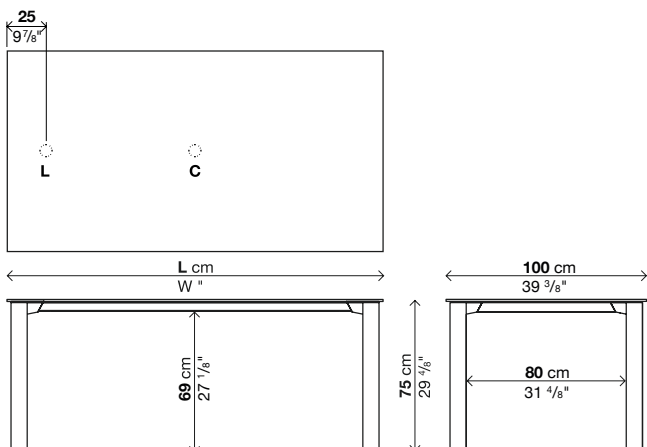

Finish of top:

Fenix-NTM® black edge (white Kos 0032, Ottawa beaver 0717, London grey 0718, Bromo grey 0724, Ingo black 0720)

Fenix-NTM® coloured edge (white Kos 0032, Ottawa beaver 0717, London grey 0718)

Note:

Tables that extend to more than 250 cm have a top that slightly bends, which complies with accepted quality standards.

Table L. 268 and 300 cm have an under-top bars as a central support, therefore any cable hole cutouts cannot be centrally positioned in depth but must be slightly shifted.

Reinforced packaging, see inside cover.

Code	Lenght	Legs	Top		pack	m³	Kg
			Fenix-NTM® black edge	Fenix-NTM® coloured edge			
01BOD10F	188	Lacquered			2	0,84	65
01BOD11F	208	Lacquered			2	0,89	69
01BOD12F	228	Lacquered			2	0,94	72
01BOD13F	268	Lacquered			2	1,03	80
01BOD14F	300	Lacquered			2	1,1	86

Optionals

Code	Description	pack	m³	Kg
	Lacquered metal legs "Exclusive"			
02GTA02	Legs height cut to size	-	-	-
02FOR01	Lateral or central cable hole Ø6	-	-	-
02RET13	Plastic cable mesh	1	0,07	1
02VER01	Vertebra, opal white methacrylate	1	0,007	1,5