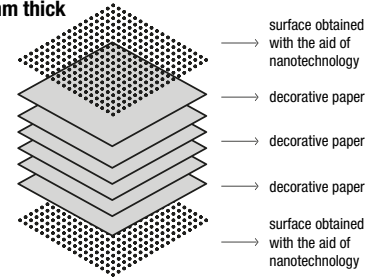

228 cm
89⁶/₈"
→ Fenix-NTM®
→ Marble

268 cm
105⁴/₈"
→ Fenix-NTM®
→ Marble

300 cm
118¹/₈"
→ Fenix-NTM®
→ Marble

Prof. 124 cm
Depth 48³/₈"

124 **276 cm**
108⁵/₈"
→ Fenix-NTM®

300 cm
118¹/₈"
→ Fenix-NTM®
→ Marble

Prof. 140 cm
Depth 55 1/8"

→ Fenix-NTM®
→ Marble

Prof. 158 cm
Depth 62 2/8"

→ Fenix-NTM®
→ Marble

Tops

Fenix-NTM® black edge 10 mm thick

Fenix-NTM® coloured edge 10 mm thick

Marble 20 mm thick

Customizations

SURCHARGE FOR LENGTH REDUCTION:

Apply the surcharge to the table with the closest bigger size available on the price list - production lead time will be confirmed.
No width reduction is possible.