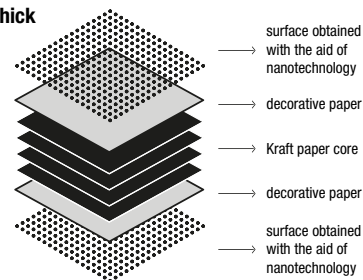

228 cm
89⁶/₈"
→ Fenix-NTM®
→ Marble

268 cm
105⁴/₈"
→ Fenix-NTM®
→ Marble

300 cm
118¹/₈"
→ Fenix-NTM®
→ Marble

Prof. 124 cm
Depth 48³/₈"

124 **276 cm**
108⁵/₈"
→ Fenix-NTM®

300 cm
118¹/₈"
→ Fenix-NTM®
→ Marble

Prof. 140 cm
Depth 55 1/8"

→ Fenix-NTM®
→ Marble

Prof. 158 cm
Depth 62 2/8"

→ Fenix-NTM®
→ Marble

Tops

Fenix-NTM® black edge 10 mm thick

Fenix-NTM® coloured edge 10 mm thick

Marble 20 mm thick

Customizations

SURCHARGE FOR LENGTH REDUCTION:

Apply the surcharge to the table with the closest bigger size available on the price list - production lead time will be confirmed.
No width reduction is possible.