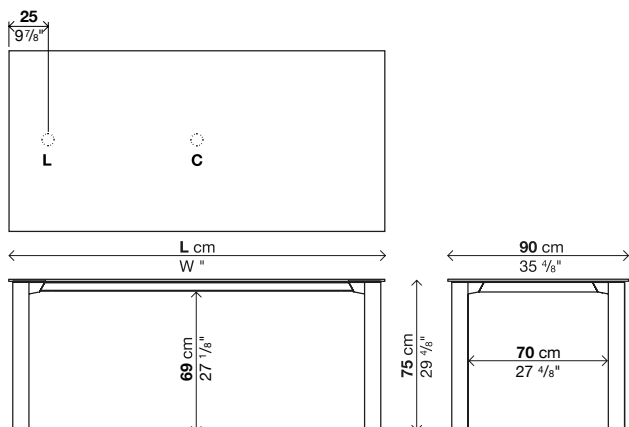

Finish of top:

Fenix-NTM® black edge (white Kos 0032, Ottawa beaver 0717, London grey 0718, Bromo grey 0724, Ingo black 0720)

Fenix-NTM® coloured edge (white Kos 0032, Ottawa beaver 0717, London grey 0718)

Note:

Tables that extend to more than 250 cm have a top that slightly bends, which complies with accepted quality standards.

Table L. 268 cm have an under-top bars as a central support, therefore any cable hole cutouts cannot be centrally positioned in depth but must be slightly shifted.

Reinforced packaging, see inside cover.

Code	Lenght	Legs	Top		pack	m³	Kg
			Fenix-NTM® black edge	Fenix-NTM® coloured edge			
01B0D01F	188	Lacquered	2.893	3.436	2	0,8	62
01B0D02F	208	Lacquered	3.075	3.675	2	0,84	65
01B0D03F	228	Lacquered	3.256	3.913	2	0,89	69
01B0D04F	268	Lacquered	3.620	4.393	2	0,97	76

Optionals

Code	Description		pack	m³	Kg
	Lacquered metal legs "Exclusive"	129			
02GTA02	Legs height cut to size	169	-	-	-
02FOR01	Lateral or central cable hole Ø6	102	-	-	-
02RET13	Plastic cable mesh	129	1	0,07	1
02VER01	Vertebra, opal white methacrylate	117	1	0,007	1,5