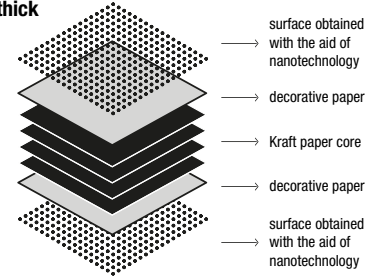

228 cm
89⁶/₈"
→ Fenix-NTM®
→ Marble

268 cm
105⁴/₈"
→ Fenix-NTM®
→ Marble

300 cm
118¹/₈"
→ Fenix-NTM®
→ Marble

Prof. 124 cm
Depth 48³/₈"

124 **276 cm**
108⁵/₈"
→ Fenix-NTM®

300 cm
118¹/₈"
→ Fenix-NTM®
→ Marble

Prof. 140 cm
Depth 55 1/8"

→ Fenix-NTM®
→ Marble

Prof. 158 cm
Depth 62 2/8"

→ Fenix-NTM®
→ Marble

Tops

Fenix-NTM® black edge 10 mm thick

Fenix-NTM® coloured edge 10 mm thick

Marble 20 mm thick

Customizations

SURCHARGE FOR LENGTH REDUCTION:

Apply the surcharge to the table with the closest bigger size available on the price list - production lead time will be confirmed.
No width reduction is possible.