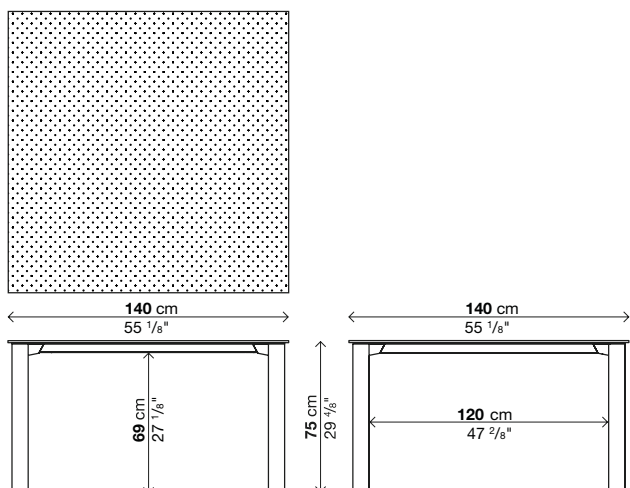

BODONI MARBLE

Fixed - Depth 140 cm

Leg finish:

- White lacquered aluminium (similar to RAL 9016)
- "Fenix-NTM® Ottawa beaver" lacquered aluminium (similar to RAL Design0806010)
- "Fenix-NTM® London grey" lacquered aluminium (similar to RAL Design0805005)
- "Fenix-NTM® Bromo grey" lacquered aluminium (similar to RAL 7012)
- Black lacquered aluminium (similar to RAL 9004)
- "Exclusive" lacquered aluminium (Brown, Champagne, Onyx black, Space gray) - Surcharge below

Note:

- Reinforced packaging, see inside cover.
- Marble top supplied in wooden crate.

Finish of top:

- Marble Marquinia Black
- Marble Carrara's White
- Marble Dark Emperador
- Marble Green Alps
- Marble Calacatta

Code	Lenght	Legs	Top					pack	m³	Kg
			Marquinia Black	Carrara's White	Emperador Dark	Green Alps	Calacatta			
01B0D70F	140	Lacquered						2	1,19	191

Optionals

Code	Description	pack	m³	Kg
	Lacquered metal legs "Exclusive"	-	-	-
02GTA02	Legs height cut to size	-	-	-
02RET13	Plastic cable mesh	1	0,07	1