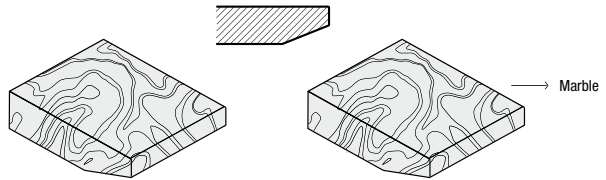

228 cm
89⁶/₈"
→ Fenix-NTM®
→ Marble

268 cm
105⁴/₈"
→ Fenix-NTM®
→ Marble

300 cm
118¹/₈"
→ Fenix-NTM®
→ Marble

Prof. 124 cm
Depth 48³/₈"

124 **276 cm**
108⁵/₈"
→ Fenix-NTM®

300 cm
118¹/₈"
→ Fenix-NTM®
→ Marble

Prof. 140 cm
Depth 55 1/8"

→ Fenix-NTM®
→ Marble

Prof. 158 cm
Depth 62 2/8"

→ Fenix-NTM®
→ Marble

Tops

Fenix-NTM® black edge 10 mm thick

Fenix-NTM® coloured edge 10 mm thick

Marble 20 mm thick

Customizations

SURCHARGE FOR LENGTH REDUCTION:

Apply the surcharge to the table with the closest bigger size available on the price list - production lead time will be confirmed.
No width reduction is possible.