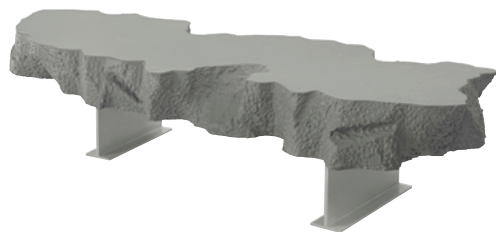

BROKEN MIRROR

2017

Snarkitecture

DESCRIPTION Mirror with frame in soft polyurethane hand finished with Guflac®.

DIMENSIONS 100×20×200 cm (39,4×7,9×78,7 in)

NET WEIGHT ~ 60 kg (~132 lb)

CODE G30100

BROKEN SQUARE MIRROR

2017

Snarkitecture

DESCRIPTION Mirror with frame in soft polyurethane hand finished with Guflac®.

DIMENSIONS 100×20×100 cm (39,4×7,9×39,4 in)

NET WEIGHT ~ 30 kg (~66 lb)

CODE G30190

BROKEN BENCH

2017

Snarkitecture

DESCRIPTION Bench in soft polyurethane hand finished with Guflac®.

DIMENSIONS 190×70×43 cm (74,8×27,6×17 in)

NET WEIGHT ~ 60 kg (~132 lb)

CODE G30160