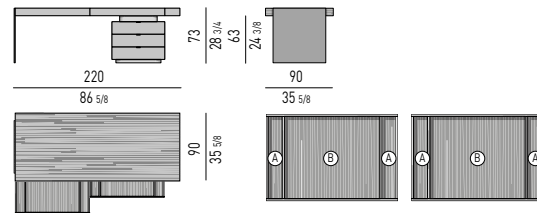

Cassettiera laterale / Side chest-of-drawers

cm 70x70 H50

Frontale cassetti / Drawers fronts

cm 70x3 H16,5

Spazio utile interno cassetti / Drawers internal dimension

cm 51,5x27,5 H8,5

Vano / Compartment A

cm 47,5x11 H1,5

Vano / Compartment B

cm 66x47,5 H4

FINITURA FIANCO, MANIGLIE, DISTANZIALE, ZOCCOLO
SIDE, HANDLES, SPACER, FLOOR BASE FINISH

FINITURA FRONTALE CASSETTIERA
CHEST-OF-DRAWERS FINISH

FINITURA PIANO, FRONTALE CASSETTI, CASSETTIERA
FINISH OF THE TOP, DRAWERS FRONT, CHEST-OF-DRAWERS

METALLO | METAL

LACCATO LUCIDO | GLOSSY LACQUERED

ROVERE | OAK