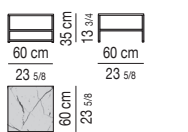

calder rodolfo dordoni

Coffee and Console Tables

materials:

Frame: hand-crafted solid iron. Central surface: ground sheet metal.

Top: marble, glossy varnished or wood finish.

dimensions:

WOOD VERSION

MARQUINA MARBLE VERSION