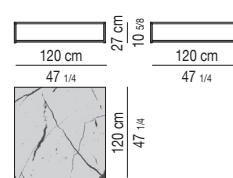

calder rodolfo dordoni

Coffee and Console Tables

materials:

Frame: hand-crafted solid iron. Central surface: ground sheet metal.

Top: marble, glossy varnished or wood finish.

dimensions:

WOOD VERSION

MARQUINA MARBLE VERSION