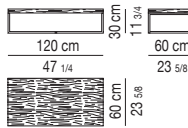

calder rodolfo dordoni

Coffee and Console Tables

materials:

Frame: hand-crafted solid iron. Central surface: ground sheet metal.

Top: marble, glossy varnished or wood finish.

dimensions:

WOOD VERSION

MARQUINA MARBLE VERSION