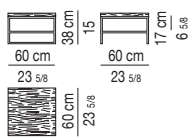

calder rodolfo dordoni

Coffee and Console Tables

materials:

Frame: hand-crafted solid iron. Central surface: ground sheet metal.

Top: marble, glossy varnished or wood finish.

dimensions:

WOOD VERSION

MARQUINA MARBLE VERSION