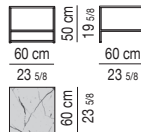

calder rodolfo dordoni

Coffee and Console Tables

materials:

Frame: hand-crafted solid iron. Central surface: ground sheet metal.

Top: marble, glossy varnished or wood finish.

dimensions:

WOOD VERSION

MARQUINA MARBLE VERSION