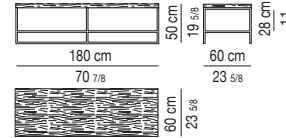

calder rodolfo dordoni

Coffee and Console Tables

materials:

Frame: hand-crafted solid iron. Central surface: ground sheet metal.

Top: marble, glossy varnished or wood finish.

dimensions:

WOOD VERSION

MARQUINA MARBLE VERSION