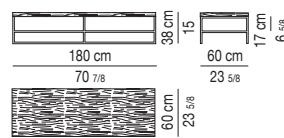

calder rodolfo dordoni

Coffee and Console Tables

materials:

Frame: hand-crafted solid iron. Central surface: ground sheet metal.

Top: marble, glossy varnished or wood finish.

dimensions:

WOOD VERSION

MARQUINA MARBLE VERSION