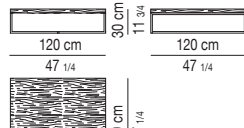

calder rodolfo dordoni

Coffee and Console Tables

materials:

Frame: hand-crafted solid iron. Central surface: ground sheet metal.

Top: marble, glossy varnished or wood finish.

dimensions:

WOOD VERSION

MARQUINA MARBLE VERSION