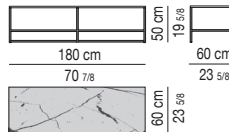

calder rodolfo dordoni

Coffee and Console Tables

materials:

Frame: hand-crafted solid iron. Central surface: ground sheet metal.

Top: marble, glossy varnished or wood finish.

dimensions:

WOOD VERSION

MARQUINA MARBLE VERSION