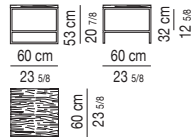

calder rodolfo dordoni

Coffee and Console Tables

materials:

Frame: hand-crafted solid iron. Central surface: ground sheet metal.

Top: marble, glossy varnished or wood finish.

dimensions:

WOOD VERSION

MARQUINA MARBLE VERSION