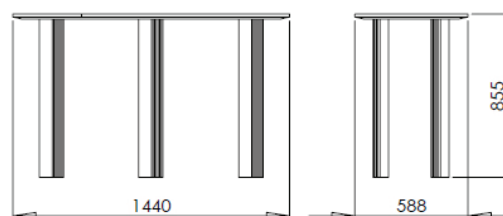

Developed by Tacchini in Italy

Dimensions (cm)

1953

COLOMBO

Top and base

T161  
Matt Fior di Pesco

Colombo  
& 1953

Designed by Lorenzo Bini, 2023  
Cat. Console