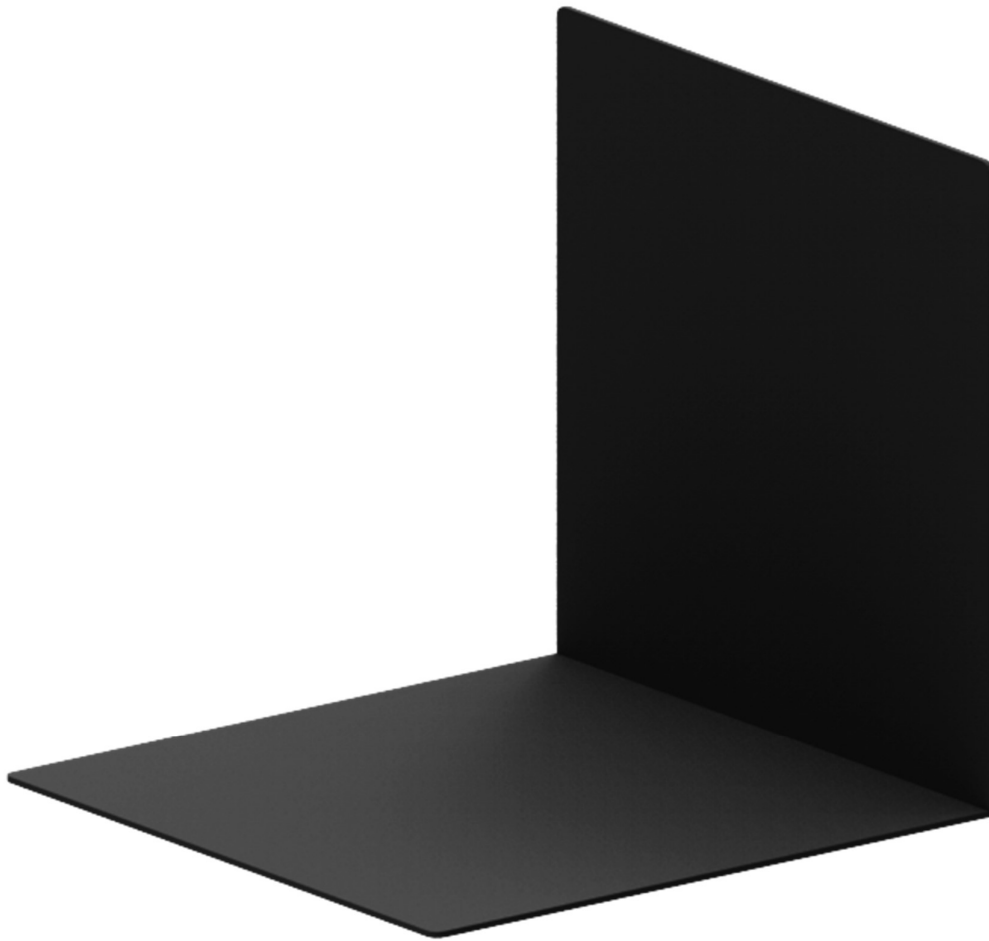

# EASY IRONY Bookend

**Design:** Maurizio Peregalli 2021

**Struttura:** Nero ramato sablé / Bianco gofrato

**Frame:** *Copper black sand-touch / Embossed white*

**Dimensions:** 20 x 20 x H 20 cm

**Frame Finishes**

Copper black sand-touch

Embossed white