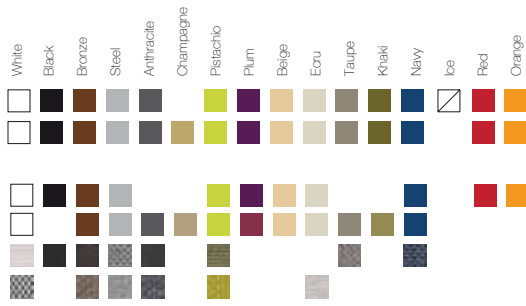

19¾" x 19¾" x 39¼"
50x50x100 cm

PILLOWS

15¾" x 15¾" / 40x 40 cm

19¾" x 19¾" / 50x50 cm

23½" x 23½" / 60x60 cm

19¾" x 13¾" / 50x35 cm

15¾" x 15¾" / 40x 40 cm - Kinnasand

19¾" x 19¾" / 50x50 cm - Kinnasand

23½" x 23½" / 60x60 cm - Kinnasand

19¾" x 13¾" / 50x35 cm - Kinnasand

FINISHES

COLORS

BASIC, SELF-WATERING

LACQUERED

FABRICS

NAUTICAL

SILVERTEX

CREVIN

KINNASAND (10% UPCHARGE)

NOTES

CUSHIONS

- Cushions are made with nautical fabric.

All products include slip resistant feet.