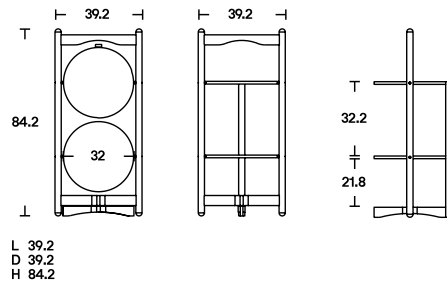

Florian

Year	1989 – 2021
Designer	Vico Magistretti

Originally created by Vico Magistretti in 1989, Florian is one of the new 2021 designs remastered from the Acerbis archives. Ingeniously functional, the Florian represents Magistretti's supreme simplicity, with a lightweight, multi-level table built on a foldable structure inspired by a broom handle, which collapses flat to hang on the wall as a graphic object of circles and lines. In Francesco Meda and David Lopez Quincoces's version, the Florian's size adapts to modern living, its ash wood frame folds smoothly and quickly with a modern brass mechanism, and its graphic impact is bolstered with lacquered tones of mustard yellow, dark green and brick red — a democratic passe-partout for the contemporary home.

Dimensions

Finishes

Available in gloss lacquered finishes in dark green, mustard yellow, brick red or in the particular open-pore brushed veneer in black ash. Contrasting natural brushed brass hinges and pins highlight the care and refinement of details.