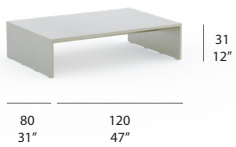

IROKO ^{new!}

Iroko

GLASS ^{new!}

Glass

Iroko and Glass for doors shelving and sideboard .

NOTE. Cushions meet CAL 117 regulations.

PT28024 LOUNGE CHAIR
 ⚖️ 49 Kg - 86.9 lbs 📦 0,87 m³ - 30.76 ft³

PT28330 CUSHION
 ⚖️ 18 Kg - 23.1 lbs

PT01193 PILLOW 50x50 cm / 20"x20"
 ⚖️ 1,3 - 2.86 lbs

PT14415 PILLOW 60x60 cm / 24"x24"
 ⚖️ 1,7 Kg - 3.74 lbs

PT28028 SHELVING
 ⚖️ 83 Kg - 182.6 lbs
 📦 0,86 m³ - 30.51 ft³

iroko door
 glass door

One 60x60 pillow and one 50x50 pillow are recommended.

PT28025 SOFA
 ⚖️ 49 Kg - 147.4 lbs 📦 1,63 m³ - 57.56 ft³

PT28352 CUSHION
 ⚖️ 18 Kg - 39.6 lbs

PT01193 PILLOW 50x50 cm / 20"x20"
 ⚖️ 1,3 - 2.86 lbs

PT14415 PILLOW 60x60 cm / 24"x24"
 ⚖️ 1,7 Kg - 3.74 lbs

PT28302 MIRROR
 ⚖️ 25,24 Kg - 55.52 lbs
 📦 0,25 m³ - 8.95 ft³

Two 60x60 pillows and two 50x50 pillows are recommended.

PT28027 TABLE 120
 ⚖️ 27 Kg - 59.4 lbs
 📦 0,62 m³ - 22.03 ft³

PT28031 SIDEBOARD
 ⚖️ 62,5 Kg - 137.5 lbs
 📦 0,75 m³ - 26.40 ft³

iroko door
 glass door