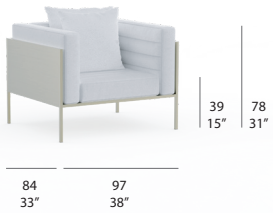

IROKO ^{new!}

Iroko

GLASS ^{new!}

Glass

Iroko and Glass for doors shelving and sideboard .

NOTE. Cushions meet CAL 117 regulations.

PT28024 LOUNGE CHAIR
 ⚖️ 49 Kg - 86.9 lbs 📦 0,87 m³ - 30.76 ft³

PT28330 CUSHION
 ⚖️ 18 Kg - 23.1 lbs

PT01193 PILLOW 50x50 cm / 20"x20"
 ⚖️ 1,3 - 2.86 lbs

PT14415 PILLOW 60x60 cm / 24"x24"
 ⚖️ 1,7 Kg - 3.74 lbs

PT28028 SHELVING
 ⚖️ 83 Kg - 182.6 lbs
 📦 0,86 m³ - 30.51 ft³

iroko door
 glass door

One 60x60 pillow and one 50x50 pillow are recommended.

PT28025 SOFA
 ⚖️ 49 Kg - 147.4 lbs 📦 1,63 m³ - 57.56 ft³

PT28352 CUSHION
 ⚖️ 18 Kg - 39.6 lbs

PT01193 PILLOW 50x50 cm / 20"x20"
 ⚖️ 1,3 - 2.86 lbs

PT14415 PILLOW 60x60 cm / 24"x24"
 ⚖️ 1,7 Kg - 3.74 lbs

PT28302 MIRROR
 ⚖️ 25,24 Kg - 55.52 lbs
 📦 0,25 m³ - 8.95 ft³