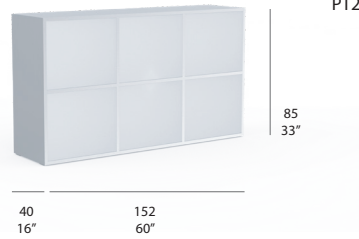

IROKO ^{new!}

Iroko

GLASS ^{new!}

Glass

Iroko and Glass for doors shelving and sideboard .

NOTE. Cushions meet CAL 117 regulations.

PT28024 LOUNGE CHAIR
 ⚖️ 49 Kg - 86.9 lbs 📦 0,87 m³ - 30.76 ft³

PT28330 CUSHION
 ⚖️ 18 Kg - 23.1 lbs

PT01193 PILLOW 50x50 cm / 20"x20"
 ⚖️ 1,3 - 2.86 lbs

PT14415 PILLOW 60x60 cm / 24"x24"
 ⚖️ 1,7 Kg - 3.74 lbs

PT28028 SHELVING
 ⚖️ 83 Kg - 182.6 lbs
 📦 0,86 m³ - 30.51 ft³

iroko door
 glass door

One 60x60 pillow and one 50x50 pillow are recommended.

PT28025 SOFA
 ⚖️ 49 Kg - 147.4 lbs 📦 1,63 m³ - 57.56 ft³

PT28352 CUSHION
 ⚖️ 18 Kg - 39.6 lbs

PT01193 PILLOW 50x50 cm / 20"x20"
 ⚖️ 1,3 - 2.86 lbs

PT14415 PILLOW 60x60 cm / 24"x24"
 ⚖️ 1,7 Kg - 3.74 lbs

PT28302 MIRROR
 ⚖️ 25,24 Kg - 55.52 lbs
 📦 0,25 m³ - 8.95 ft³