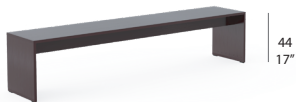

40 200
16" 79"

PT17086

BENCH 200

📦 25,3 Kg - 55.78 lbs

📦 0,56 m³ - 19.65 ft³