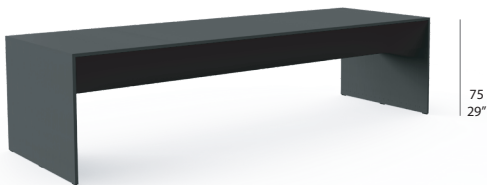

100 300
39" 118"

PT17084

DINING TABLE 300

📦 102,1 Kg - 225.09 lbs

📦 1,73 m³ - 61.08 ft³

🔧 They require assembly.

BENCH . BANCO

40 140
16" 55"

PT17085

BENCH 140

📦 19,8 Kg - 43.65 lbs

📦 0,41 m³ - 14.6 ft³

40 200
16" 79"

PT17086

BENCH 200

📦 25,3 Kg - 55.78 lbs

📦 0,56 m³ - 19.65 ft³