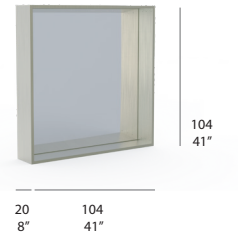

IROKO ^{new!}

Iroko

GLASS ^{new!}

Glass

Iroko and Glass for doors shelving and sideboard .

NOTE. Cushions meet CAL 117 regulations.

PT28024 LOUNGE CHAIR
 ⚖️ 49 Kg - 86.9 lbs 📦 0,87 m³ - 30.76 ft³

PT28330 CUSHION
 ⚖️ 18 Kg - 23.1 lbs

PT01193 PILLOW 50x50 cm / 20"x20"
 ⚖️ 1,3 - 2.86 lbs

PT14415 PILLOW 60x60 cm / 24"x24"
 ⚖️ 1,7 Kg - 3.74 lbs

PT28028 SHELVING
 ⚖️ 83 Kg - 182.6 lbs
 📦 0,86 m³ - 30.51 ft³

iroko door
 glass door

One 60x60 pillow and one 50x50 pillow are recommended.

PT28025 SOFA
 ⚖️ 49 Kg - 147.4 lbs 📦 1,63 m³ - 57.56 ft³

PT28352 CUSHION
 ⚖️ 18 Kg - 39.6 lbs

PT01193 PILLOW 50x50 cm / 20"x20"
 ⚖️ 1,3 - 2.86 lbs

PT14415 PILLOW 60x60 cm / 24"x24"
 ⚖️ 1,7 Kg - 3.74 lbs

PT28302 MIRROR
 ⚖️ 25,24 Kg - 55.52 lbs
 📦 0,25 m³ - 8.95 ft³