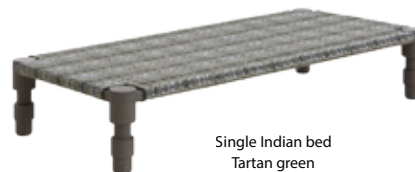

Double Indian bed
Tartan terracotta

Single Indian bed
Tartan green