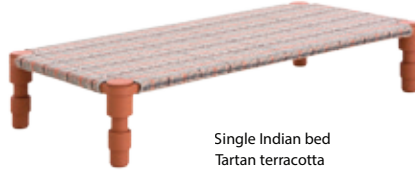

Big side table
Green

Small side table:
24"x24"x14"h / 60x60x35h cm
⚖️ 19.8 lbs 📦 1.41 ft³

Big side table:
35"x35"x14"h / 90x90x35h cm
⚖️ 36.3 lbs 📦 2.36 ft³

INDIAN BEDS

Single Indian bed
Gofre terracotta

Single Indian bed
Tartan terracotta