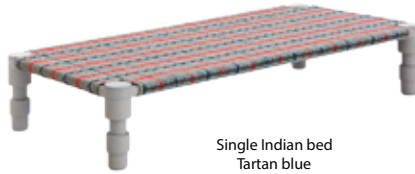

Big side table
Green

Small side table:
24"x24"x14"h / 60x60x35h cm
⚖️ 19.8 lbs 📦 1.41 ft³

Big side table:
35"x35"x14"h / 90x90x35h cm
⚖️ 36.3 lbs 📦 2.36 ft³

INDIAN BEDS

Single Indian bed
Gofre terracotta

Single Indian bed
Tartan terracotta

Double Indian bed
Gofre terracotta

Double Indian bed
Tartan terracotta

Single Indian bed
Gofre green

Single Indian bed
Tartan green

Double Indian bed
Gofre green

Double Indian bed
Tartan green

Single Indian bed
Gofre blue