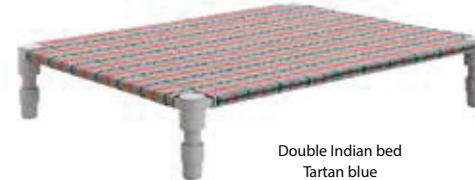

Single Indian bed
Tartan blue

Double Indian bed
Tartan blue

Single Indian bed:
35"x79"x14"h / 90x200x35h cm
⚖️ 52.8 lbs   📦 7.41 ft³

Double Indian Bed:
60"x79"x14"h / 150x200x35h cm
⚖️ 82.85 lbs   📦 12 ft³

orange skin

419 west superior street,
chicago, il., 60654
t: 312 335 1033 f: 312 335 1025
info@orangeskin.com
www.orangeskin.com