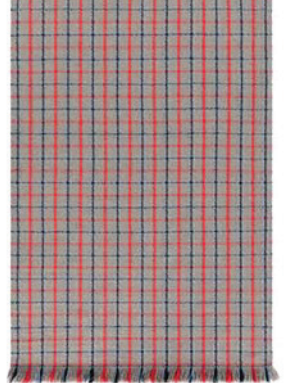

Tartan terracotta.

BLUE GROUP

Gofre blue.

Checks blue.

Diagonal almond-blue.

Diagonal almond-red.

Tartan blue.

GREEN GROUP

Gofre green.

Checks green.

Diagonal aloe-opal.

Diagonal aloe-grey.

Tartan green.

2'11"x6'7" / 90x200 cm
 ⚖ 6.61 lbs 📦 0.71 ft³
 5'11"x7'11" / 180x240 cm
 ⚖ 17.64 lbs 📦 2.12 ft³
 6'7"x9'10" / 200x300 cm
 ⚖ 24.25 lbs 📦 2.47 ft³