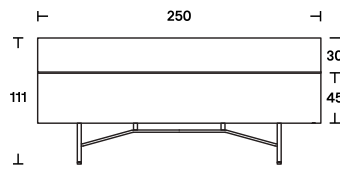

# Grand Buffet

---

Year  
Designer

2014  
Massimo Castagna

---

With Massimo Castagna's Grand Buffet sideboard, Acerbis reinterprets this classic Italian piece with elegance and practicality, adding LED lights and greater accessibility to the back of the compartments. Divided horizontally into two spaces, the upper compartment adopts the evolution of Acerbis' patented and unique Dual-Flap® opening system: one touch tilts the front panel to a 90 degree shelf, while part of the top lifts up for easy access.

**Dimensions**

L 190  
D 48  
H 111

L 250  
D 48  
H 111

D 48  
H 111

**Finishes**

Top and sides in matt lacquer, glossy lacquer or veneer doors; transparent glass shelves.  
The backlit matt methacrylic rear panel has an LED lighting system that switches on automatically when the upper door opens.  
Steel base painted with epoxy pigments in Micaceo grey finish, H36 cm.