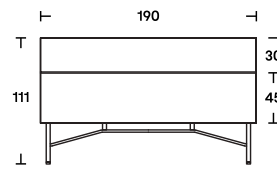

# Grand Buffet

---

Year  
Designer

2014  
Massimo Castagna

---

With Massimo Castagna's Grand Buffet sideboard, Acerbis reinterprets this classic Italian piece with elegance and practicality, adding LED lights and greater accessibility to the back of the compartments. Divided horizontally into two spaces, the upper compartment adopts the evolution of Acerbis' patented and unique Dual-Flap® opening system: one touch tilts the front panel to a 90 degree shelf, while part of the top lifts up for easy access.

**Dimensions**

L 190  
D 48  
H 111

L 250  
D 48  
H 111

D 48  
H 111

**Finishes**

Top and sides in matt lacquer, glossy lacquer or veneer doors; transparent glass shelves.  
The backlit matt methacrylic rear panel has an LED lighting system that switches on automatically when the upper door opens.  
Steel base painted with epoxy pigments in Micaceo grey finish, H36 cm.