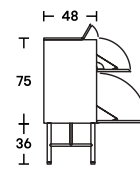

**Dimensions**

L 190  
D 48  
H 111

L 250  
D 48  
H 111

D 48  
H 111

**Finishes**

Top and sides in matt lacquer, glossy lacquer or veneer doors; transparent glass shelves.  
The backlit matt methacrylic rear panel has an LED lighting system that switches on automatically when the upper door opens.  
Steel base painted with epoxy pigments in Micaceo grey finish, H36 cm.