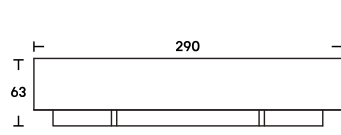

The internal space is conceived as a single and easily accessible large compartment organized by two thin chrome-plated metal frames, clear glass shelves, and drawers.

**Dimensions**

L 220  
D 55  
H 63