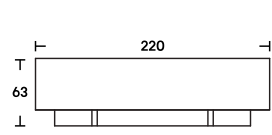

The internal space is conceived as a single and easily accessible large compartment organized by two thin chrome-plated metal frames, clear glass shelves, and drawers.

**Dimensions**

L 220  
D 55  
H 63