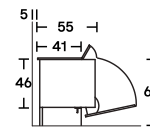

D 55
H 63

Finishes

Matt or glossy lacquer doors and top in the colours: black, white, SW white, linen, sand, clay, burgundy, pink, dark green, mustard yellow, brick red and blue navy; eucalyptus and black eucalyptus.

Sides in mirrored AISI304 stainless steel.

Interiors in matt white.

Top and doors | Glossy lacquered

LL02	LL09	LL10	LL12	LL15	LL23
LL24	LL20	LL21	LL22	LL25	LL06

Top and doors | Matt lacquered

LO73	LO74	LO75	LO76	LO81	LO91
LO92	LO88	LO89	LO90	LO93	LO72

Top and doors | Veneers

ES48	ES47	

Sides

MT01