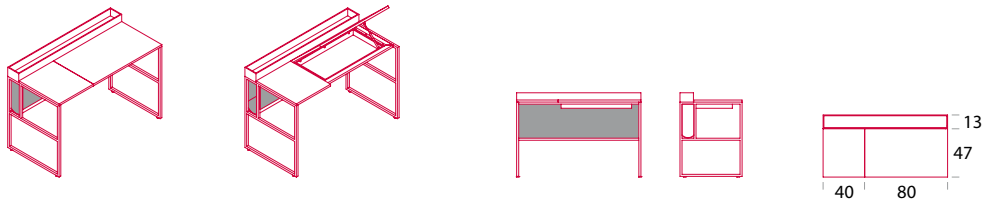

FEATURES

20.VENTI HOME

The home working desk has a small drawer that can be accessed through a flap door on the desktop with hydraulic lift; it can be used as a little compartment for small everyday items, stationery, smartphones or tablets. The front of the desk is notable for its Divina Melange cloth bag, which combines the functionality of a little space for storing objects or magazines with the iconic image of a soft, domestic, and textural object.

20.VENTI HOME LIGHT

The home working desk is equipped with an aluminum opening for cable management, matt white painted on the white painted tables and matt black painted for the black nickel and bronze versions. A steel cable collection spring, available in the colours black and white, is available as optional accessory.

COLOUR COMBINATIONS

- Matt white painted structure and top in bleached oak.

Only for 20.Venti Home: Divina Melange fabric bag colour light grey 120.

- Black nickel painted structure and top in anthracite oak.

Only for 20.Venti Home: Divina Melange fabric bag anthracite coal grey colour 180.

- Bronze painted structure and top in light oak.

Only for 20.Venti Home: Divina Melange fabric bag medium grey colour 170.

ACCESSORIES

For stationary and document holder accessories see 20.Venti collection.

L120 D60 H81.5
Top H75