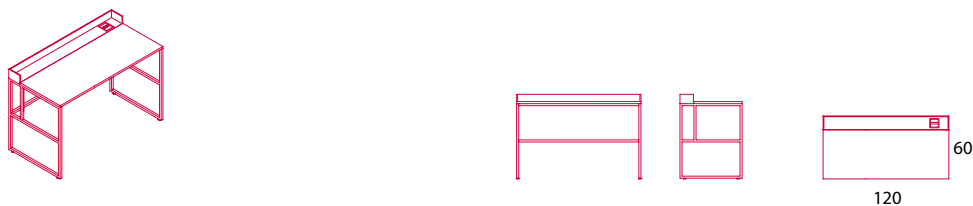

20.VENTI HOME LIGHT

L120 D60 H81.5
Top H75