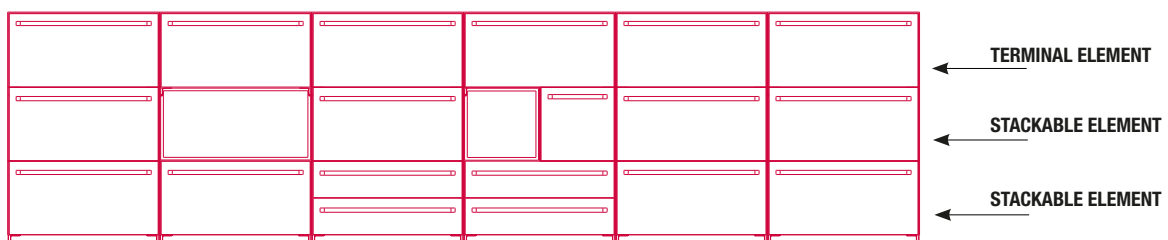

HANDLE | EXAMPLES OF COMPOSITION

COMPOSITION A

COMPOSITION B

COMPOSITION C

Finish options

CABINET

Internal frame

matt medium
grey PET