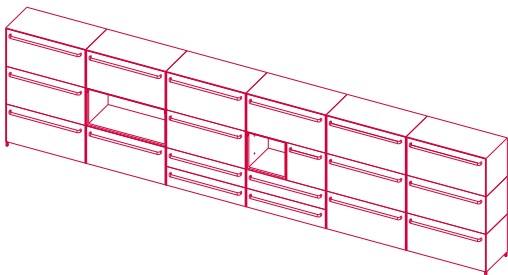

OPEN COMPARTMENT

terminal W45 D45 H44.5 cm
stackable W45 D45 H43.8 cm

terminal W90 D45 H44.5 cm
stackable W90 D45 H43.8 cm

terminal W45 D45 H22.6 cm
stackable W45 D45 H21.9 cm

terminal W90 D45 H22.6 cm
stackable W90 D45 H21.9 cm

HANDLE | EXAMPLES OF COMPOSITION

COMPOSITION A

COMPOSITION B

COMPOSITION C

Finish options

CABINET

Internal frame

matt medium
grey PET