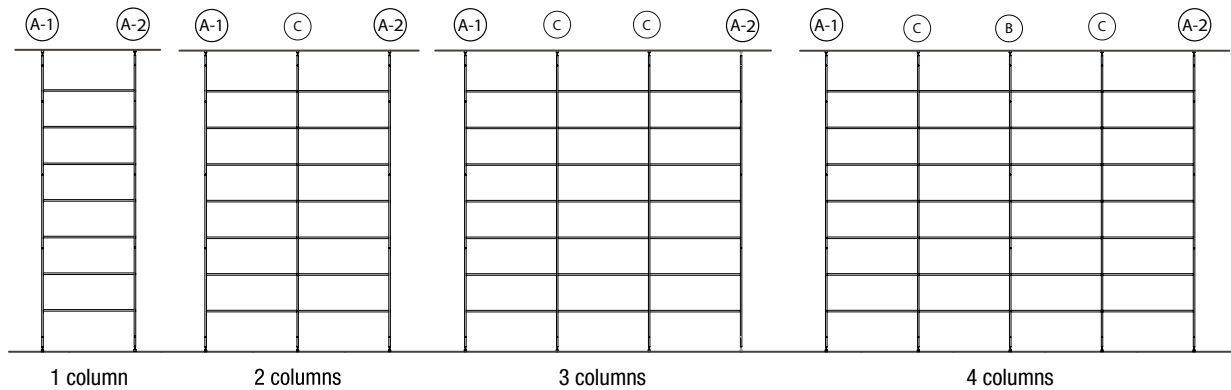

MINIMA 3.0 ROOM DIVIDER

EXAMPLE OF CONFIGURATION WITH 7 SHELVES