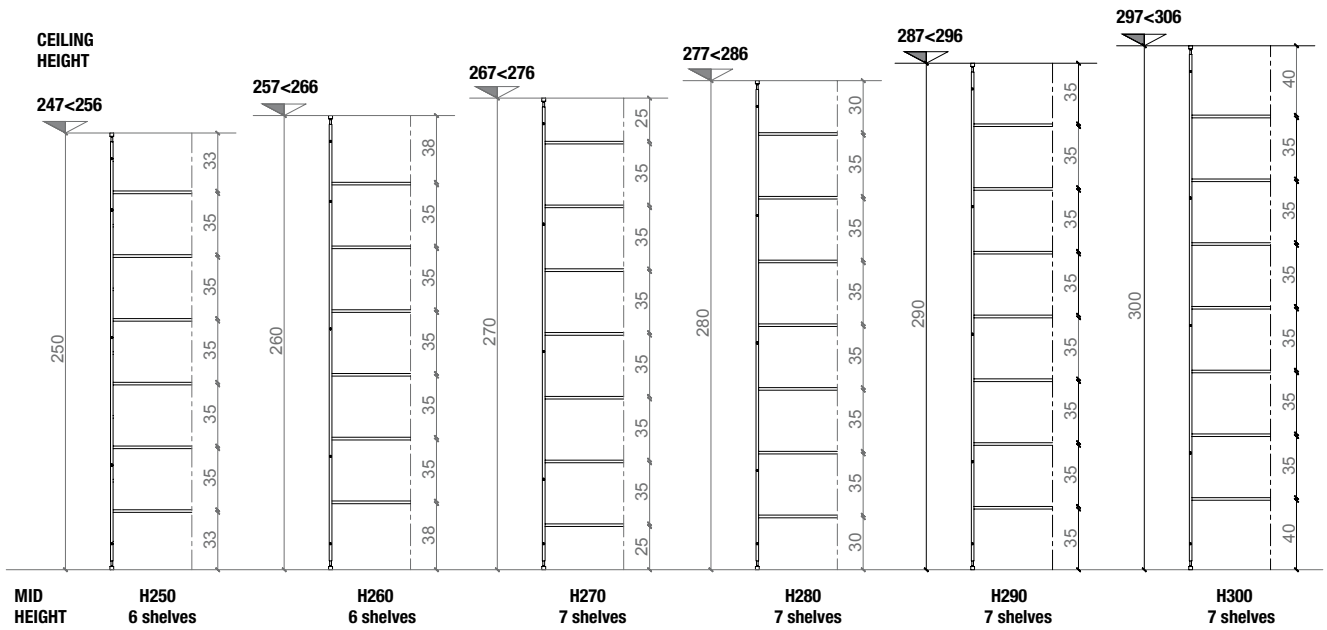

MINIMA 3.0 ROOM DIVIDER

HEIGHTS