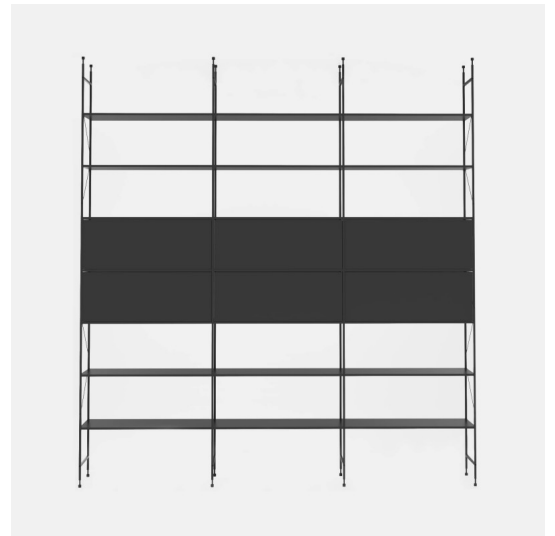

mdf italia

© COPYRIGHT 2021 MDF ITALIA SRL SOCIETA' UNIPERSONALE

2019

MINIMA 3.0 ROOM DIVIDER

Designed by Bruno Fattorini

Minima 3.0 by Metrica - design Bruno Fattorini.

More than just a bookcase, Minima 3.0 Room Divider is a versatile system made of 100% recyclable aluminum in 4 different finishes - white, graphite gray, shadow grey and pearl nickel - suitable for different functions.

Thanks to the floor and ceiling fixing system, it is also ideal as a dividing bookcase in the center of the room to separate rooms in an elegant and light way.

Minima 3.0 Room Divider allows you to create custom compositions that adapt to all spaces.

A version of Minima that represents very well the new role of the bookstore over the last decade: from book storage unit, it has turned into a display cabinet, thus inaugurating an aesthetics aimed at lightness that combines multiple functions.

Frame in aluminium, section 1.5x1.5 cm and shelf 1.5 cm.

End frames are equipped with an extruded aluminium pressure cap.

Minima 3.0 in the Room Divider version comes in six heights: 250 / 260 / 270 / 280 / 290 / 300 cm. The first shelf is set at a variable height, depending on the composition.