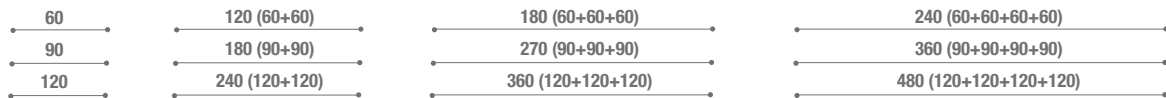

Width of the compositions and pairing of the shelves