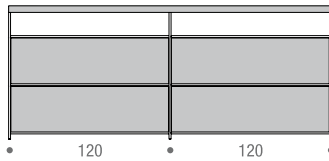

composition SB-2 L244 D39 H100 cm
4 cabinets L120 to be added (mandatory)