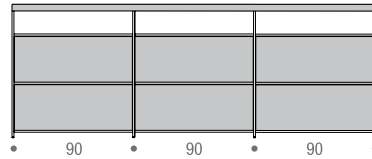

composition SB-3 L276 D39 H100 cm
6 cabinets L90 to be added (mandatory)