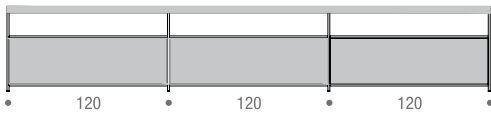

Double-sided, this sideboard can also be placed in the center of the room to divide the spaces.

Available in 8 configurations with a height of 64 or 100 cm and in 4 colours - white, graphite gray, shadow grey and pearl nickel - it is equipped with a material top made of Italian walnut or reconstructed White Carrara and reconstructed Black Ebony marble and is equipped with containers or drawers.

They are built in medium density wood fibreboard, available in a matt lacquered finish in colours: white, pearl nickel and shadow grey, or in natural black wood.

MINIMA 3.0 SIDEBORD

composition SB-1 L184 D39 H64 cm
2 cabinets L90 to be added (mandatory)

composition SB-1 L184 D39 H100 cm
4 cabinets L90 to be added (mandatory)

composition SB-2 L244 D39 H64 cm
2 cabinets L120 to be added (mandatory)

composition SB-2 L244 D39 H100 cm
4 cabinets L120 to be added (mandatory)

composition SB-3 L276 D39 H64 cm
3 cabinets L90 to be added (mandatory)

composition SB-3 L276 D39 H100 cm
6 cabinets L90 to be added (mandatory)

composition SB-4 L366 D39 H64 cm
3 cabinets L120 to be added (mandatory)