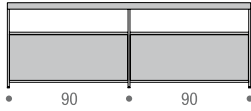

CONFIGURATIONS

Composition SB-1 dimensions L184 D39 H64/H100 cm

Composition SB-2 dimensions L244 D39 H64/H100 cm

Composition SB-3 dimensions L276 D39 H64/H100 cm

Composition SB-4 dimensions L366 D39 H64/H100 cm

CABINETS D39

Cabinets L90 or 120 cm, with flap door or with two drawers, mandatory to be added to the composition:

Sideboard SB-1 L184 H64 order 2 cabinets L90 cm; L184 H100 order 4 cabinets L90 cm

Sideboard SB-2 L244 H64 order 2 cabinets L120 cm; L244 H100 order 4 cabinets L120 cm

Sideboard SB-3 L276 H64 order 3 cabinets L90 cm; L276 H100 order 6 cabinets L90 cm

Sideboard SB-4 L366 H64 order 3 cabinets L120 cm; L366 H100 order 6 cabinets L120 cm

These cabinets are positioned at free choice inside the structure.

They are built in medium density wood fibreboard, available in a matt lacquered finish in colours: white, pearl nickel and shadow grey, or in natural black wood.

MINIMA 3.0 SIDEBORD

composition SB-1 L184 D39 H64 cm
2 cabinets L90 to be added (mandatory)