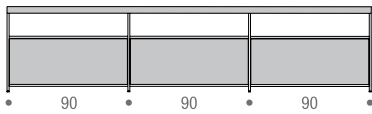

CONFIGURATIONS

Composition SB-1 dimensions L184 D39 H64/H100 cm

Composition SB-2 dimensions L244 D39 H64/H100 cm

Composition SB-3 dimensions L276 D39 H64/H100 cm

Composition SB-4 dimensions L366 D39 H64/H100 cm

Sideboard SB-3 L276 H64 order 3 cabinets L90 cm; L276 H100 order 6 cabinets L90 cm

Sideboard SB-4 L366 H64 order 3 cabinets L120 cm; L366 H100 order 6 cabinets L120 cm

These cabinets are positioned at free choice inside the structure.

They are built in medium density wood fibreboard, available in a matt lacquered finish in colours: white, pearl nickel and shadow grey, or in natural black wood.

MINIMA 3.0 SIDEBORD

composition SB-1 L184 D39 H64 cm
2 cabinets L90 to be added (mandatory)

composition SB-1 L184 D39 H100 cm
4 cabinets L90 to be added (mandatory)

composition SB-2 L244 D39 H64 cm
2 cabinets L120 to be added (mandatory)

composition SB-2 L244 D39 H100 cm
4 cabinets L120 to be added (mandatory)