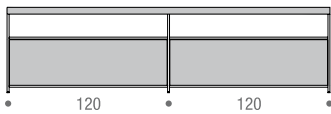

Double-sided, this sideboard can also be placed in the center of the room to divide the spaces.

Available in 8 configurations with a height of 64 or 100 cm and in 4 colours - white, graphite gray, shadow grey and pearl nickel - it is equipped with a material top made of Italian walnut or reconstructed White Carrara and reconstructed Black Ebony marble and is equipped with containers or drawers.

Sideboard SB-3 L276 H64 order 3 cabinets L90 cm; L276 H100 order 6 cabinets L90 cm

Sideboard SB-4 L366 H64 order 3 cabinets L120 cm; L366 H100 order 6 cabinets L120 cm

These cabinets are positioned at free choice inside the structure.

They are built in medium density wood fibreboard, available in a matt lacquered finish in colours: white, pearl nickel and shadow grey, or in natural black wood.

MINIMA 3.0 SIDEBORD

composition SB-1 L184 D39 H64 cm
2 cabinets L90 to be added (mandatory)

composition SB-1 L184 D39 H100 cm
4 cabinets L90 to be added (mandatory)

composition SB-2 L244 D39 H64 cm
2 cabinets L120 to be added (mandatory)

composition SB-2 L244 D39 H100 cm
4 cabinets L120 to be added (mandatory)