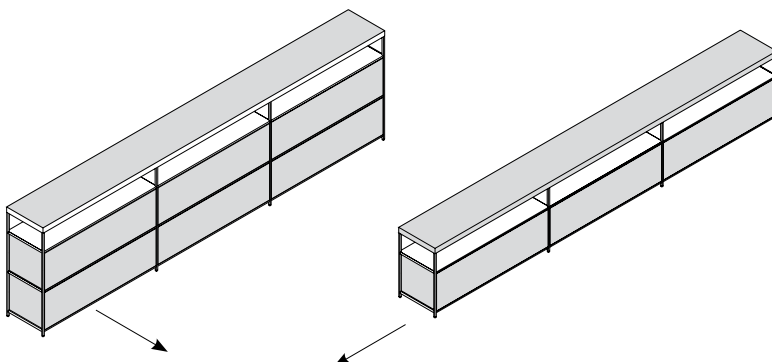

CABINETS D39 FOR MINIMA 3.0 SIDEBORD WITH FLAP OPENING DOOR OR DRAWERS L90/120 MANDATORY TO BE ADDED