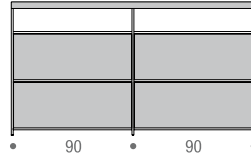

CONFIGURATIONS

Composition SB-1 dimensions L184 D39 H64/H100 cm

Composition SB-2 dimensions L244 D39 H64/H100 cm

Composition SB-3 dimensions L276 D39 H64/H100 cm

Composition SB-4 dimensions L366 D39 H64/H100 cm

CABINETS D39

Cabinets L90 or 120 cm, with flap door or with two drawers, mandatory to be added to the composition:

Sideboard SB-1 L184 H64 order 2 cabinets L90 cm; L184 H100 order 4 cabinets L90 cm

Sideboard SB-2 L244 H64 order 2 cabinets L120 cm; L244 H100 order 4 cabinets L120 cm

Sideboard SB-3 L276 H64 order 3 cabinets L90 cm; L276 H100 order 6 cabinets L90 cm

Sideboard SB-4 L366 H64 order 3 cabinets L120 cm; L366 H100 order 6 cabinets L120 cm

These cabinets are positioned at free choice inside the structure.

They are built in medium density wood fibreboard, available in a matt lacquered finish in colours: white, pearl nickel and shadow grey, or in natural black wood.

MINIMA 3.0 SIDEBORD

composition SB-1 L184 D39 H64 cm
2 cabinets L90 to be added (mandatory)