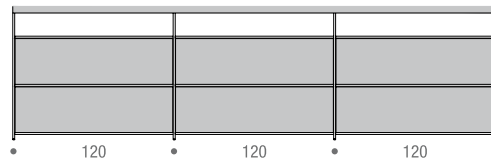

composition SB-4 L366 D39 H100 cm
6 cabinets L120 to be added (mandatory)