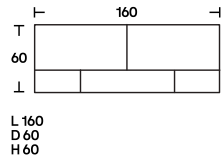

Dimensions

Finishes

Flap doors, matt or glossy lacquer in the colours: black, white, white SW, linen, sand, clay, burgundy, pink, dark green, mustard yellow, brick red and navy blue; veneer version in eucalyptus, black eucalyptus and dark-stained walnut.