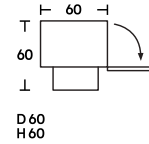

Dimensions

Finishes

Flap doors, matt or glossy lacquer in the colours: black, white, white SW, linen, sand, clay, burgundy, pink, dark green, mustard yellow, brick red and navy blue; veneer version in eucalyptus, black eucalyptus and dark-stained walnut.