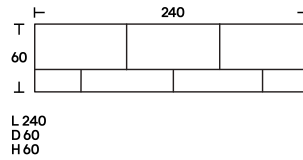

Dimensions

Finishes

Flap doors, matt or glossy lacquer in the colours: black, white, white SW, linen, sand, clay, burgundy, pink, dark green, mustard yellow, brick red and navy blue; veneer version in eucalyptus, black eucalyptus and dark-stained walnut.