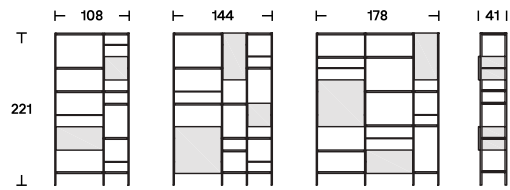

Outline

Year
Designer

2016
Giacomo Moor

With Outline bookcase, Giacomo Moor has created an elegantly functional, freestanding system of wooden cabinets and shelves contrasted with an iron support structure that can be placed against a wall or in the center of a space. The unusual round attachment recesses in the shelves and the cabinets break the linearity of the design and allow the components to be inserted by preference, easily sliding them in and out of place when rearranging. The visual contrast between the dimensions of the cabinets and shelves, and the lightness of the structure, unites the contemporary visual impact with that of a handmade cabinet.

Dimensions

L 108 / 144 / 178
D 41
H 221

Finishes

Cabinets and shelves in dark stained walnut veneer.
Structure in painted satin nickel black steel.

Shelves and cabinets

ES59

Frame

MT05