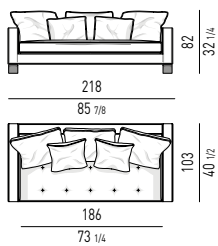

Minotti

DIVANI | SOFAS