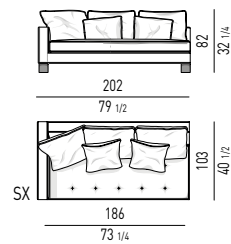

ELEMENTI TERMINALI | ELEMENTS WITH ONE ARMREST

ELEMENTI ANGOLARI | CORNER ELEMENTS