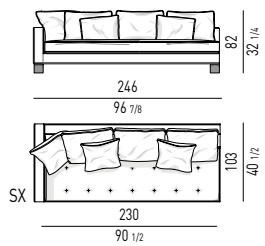

ELEMENTI TERMINALI | ELEMENTS WITH ONE ARMREST

ELEMENTI ANGOLARI | CORNER ELEMENTS