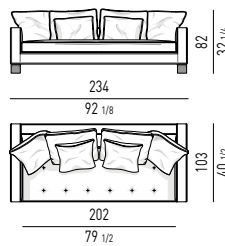

Minotti

DIVANI | SOFAS