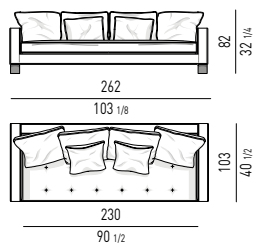

Minotti

DIVANI | SOFAS