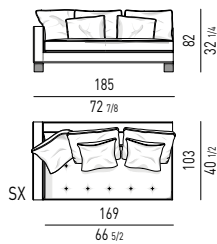

ELEMENTI TERMINALI | ELEMENTS WITH ONE ARMREST

ELEMENTI ANGOLARI | CORNER ELEMENTS