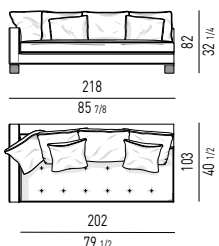

ELEMENTI TERMINALI | ELEMENTS WITH ONE ARMREST

ELEMENTI ANGOLARI | CORNER ELEMENTS