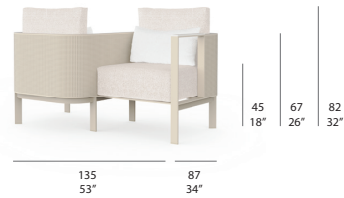

PT01294

CUSHION\*

9 Kg - 19.80 lbs

náutica. soft warm

PT14414

PILLOW

0,85 Kg - 1.87 lbs

náutica. soft warm  
60x25 cm / 24"x10"

1 pillow is recommended.

SOFÁ TU&YO . TU&YO SOFA <sup>new!</sup>

PT17065

SOFA

38,2 Kg - 84.22 lbs 1,09 m<sup>3</sup> - 38.32 ft<sup>3</sup>

with dektorī without dektorī

PT11871

CUSHION\*