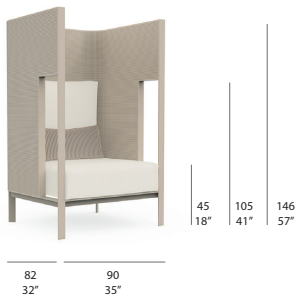

51 Kg - 112.44 lbs

2,02 m<sup>3</sup> - 71.33 ft<sup>3</sup>

with dekoň  
without dekoň

PT17100

CUSHION\*

22,3 Kg - 49.16 lbs

náutica. soft  
warm

PT14414

PILLOW

0,85 Kg - 1.87 lbs

náutica. soft  
warm  
60x25 cm / 24"x10"

3 pillows are recommended.

CUSHION\*: Seat + back

PT11907

LOUNGE CHAIR

81 Kg - 178.20 lbs 1,28 m<sup>3</sup> - 45.20 ft<sup>3</sup>