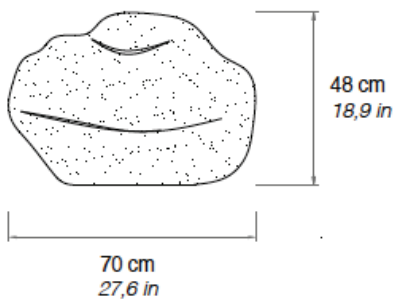

SASSI

Piero Gilardi

Limited Edition 1 / 2000

Pouf and ornamental elements in soft polyurethane, finished and decorated by hand with Guflac®.