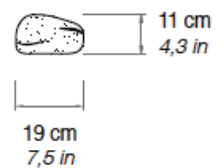

SASSI

Piero Gilardi

Limited Edition 1 / 2000

Pouf and ornamental elements in soft polyurethane, finished and decorated by hand with Guflac®.