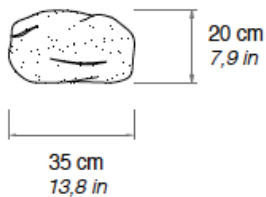

SASSI

Piero Gilardi

Limited Edition 1 / 2000

Pouf and ornamental elements in soft polyurethane, finished and decorated by hand with Guflac®.