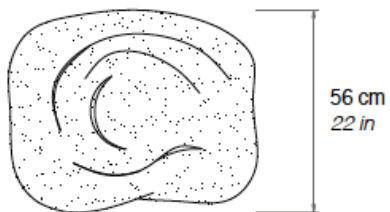

SASSI

Piero Gilardi

Limited Edition 1 / 2000

Pouf and ornamental elements in soft polyurethane, finished and decorated by hand with Guflac®.