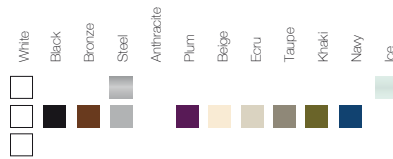

### COLORS

BASIC, SELF-WATERING

LACQUERED

WHITE LIGHT, RGB LED, DMX LED

### FABRICS

NAUTICAL

SILVERTEX

CREVIN

KINNASAND (10% UPCHARGE)

### TABLE TOPS

GLASS

HPL

FULL WHITE (Solid Surface)