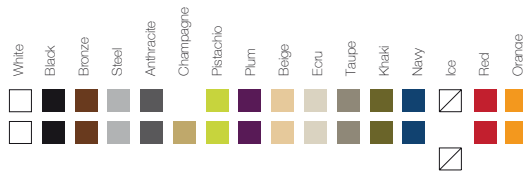

## FINISHES

### COLORS

BASIC, SELF-WATERING

LACQUERED

WHITE LIGHT, RGB LED, DMX LED