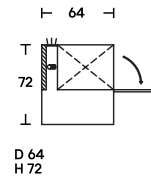

Dimensions

Finishes

Top and doors in matt or glossy lacquer in the colours: black, white, white SW, linen, sand, clay, burgundy, pink, dark green, mustard yellow, brick red and navy blue; eucalyptus, black eucalyptus and dark-stained walnut veneer

Sides in shiny mirrored AISI304 stainless steel.

Interiors in white microembossed finish.

Technical back-end system with back-lighting and cable organization.

Top and doors | Glossy lacquered

LL02	LL09	LL10	LL12	LL15	LL23
LL24	LL20	LL21	LL22	LL25	LL06

Top and doors | Matt lacquered

LO73	LO74	LO75	LO76	LO81	LO91
LO92	LO88	LO89	LO93	LO90	LO72

Top and doors | Wood

ES47	ES48	ES59			

Sides

MT01