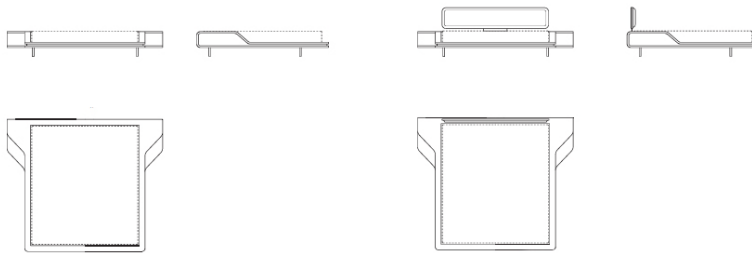

ayrton ora ito

The Ayrton bed is a platform bed, with a wood structure and a matt varnished surface. The headboard is an option that may be added to the structure.

materials:

Wood, Matt varnish and chrome

BED WITHOUT HEADBOARD	BED SIZE	MATTRESS SIZE	BED WITH HEADBOARD	BED SIZE	MATTRESS SIZE
Standard size	95.3" x 88.2"	63.0" x 78.75"	Standard size	95.3" x 88.2"	63.0" x 78.75"
Standard size	103.1" x 88.2"	70.9" x 78.75"	Standard size	103.1" x 88.2"	70.9" x 78.75"
King size	108.3" x 89.4"	76" x 80"	King size	108.3" x 89.4"	76" x 80"