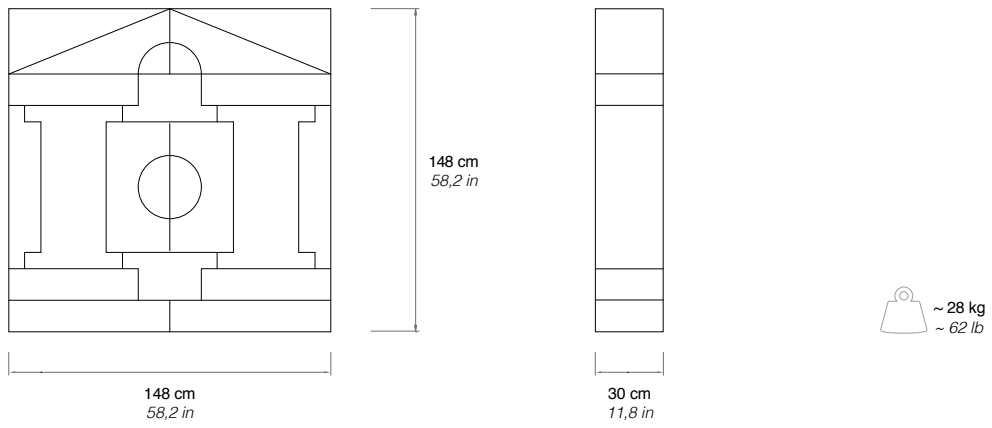

1975

BABY-LONIA

Studio 65

Limited Edition 1 / 200

**Construction toy of soft polyurethane,
finished by hand with Guflac®.**