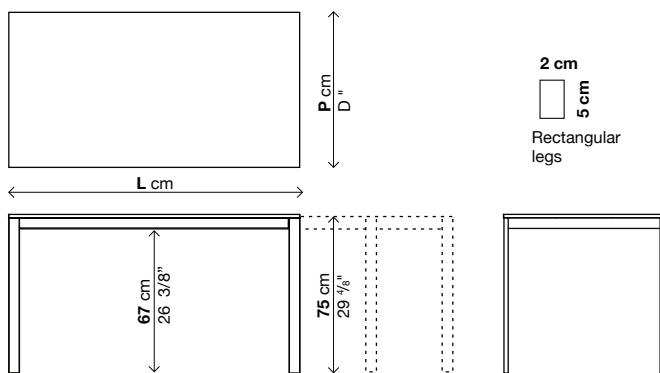

materials:

finish of top:  
Fenix-NTM® Kos white, Ottawa beaver, London grey or ingo black.

legs finish:  
white and black lacquered steel  
Fenix-NTM Ottawa beaver and London grey.

dimensions:

79 cm 31 1/8"	123 cm 48 3/8"	89 cm 35"	150 cm 59"	99 cm 39"	200 cm 78 3/4"
79 cm 31 1/8"	123/163/203 cm 48 3/8/64 1/8/79"	89 cm 35"	150/190/230 cm 59/74 7/8/90 1/2"	99 cm 39"	200/240/280 cm 78 3/4/94 1/2/110 2/8"
79 cm 31 1/8"	150 cm 59"	89 cm 35"	170 cm 66 7/8"		
79 cm 31 1/8"	150/190/230 cm 59/74 7/8/90 1/2"	89 cm 35"	170/210/250 cm 66 7/8/82 3/4/98 3/8"		

W 70 7/8" D 31 1/8" H 29 7/8"

W 78 6/8" D 31 1/8" H 29 7/8"

W 86 5/8" D 31 1/8" H 29 7/8"

W 39 3/8" D 39" H 29 7/8"

W 63" D 39" H 29 7/8"

W 70 7/8" D 39" H 29 7/8"

W 78 6/8" D 39" H 29 7/8"

W 86 5/8" D 39" H 29 7/8"

W 55 1/8" D 54 6/8" H 29 7/8"

Bench

W 55 1/8" D 15 6/8" H 17 6/8"

W 63" D 15 6/8" H 17 6/8"

W 70 7/8" D 15 6/8" H 17 6/8"

W 78 6/8" D 15 6/8" H 17 6/8"

Lips—R  
Removable cushion

Bar table

Low table

W 31 4/8" D 31 1/8" H 7 7/8/13 6/8"

W 39 3/8" D 39" H 7 7/8/13 6/8"