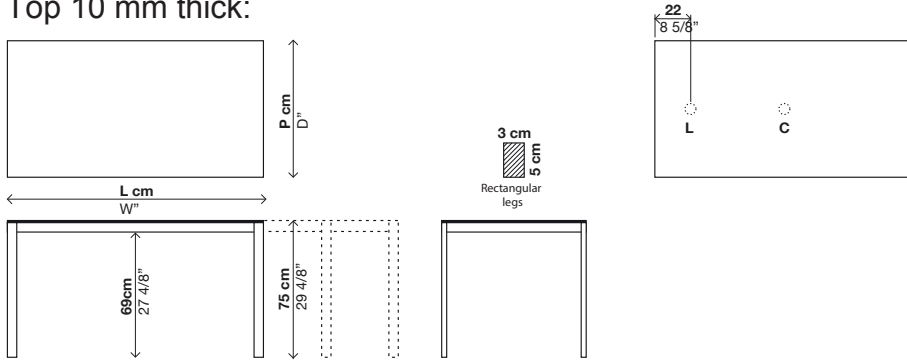

materials:

finish of structure: anodised aluminium

leg finish: steel with aluminium lacquer, white or black lacquer

top finish: white laminate with black edges or black laminate

dimensions:

70 cm 27 4/8"	116/158/200 cm 45 5/8/62 2/8/78 6/8"	80 cm 31 4/8"	123 cm 48 3/8"
80 cm 31 4/8"	80 cm 31 4/8"	80 cm 31 4/8"	123/163/203 cm 48 3/8/64 1/8/79 7/8"
		80 cm 31 4/8"	148 cm 58 2/8"
		80 cm 31 4/8"	148/188/228 cm 58 2/8/74/89 6/8"

223 west erie street,
chicago, il., 60654
t: 312 335 1033 f: 312 335 1025
info@orangeskin.com
www.orangeskin.com

Extensible/Fixed
Top 10 mm thick:

Extendable with folding extension
Top 12 mm thick: