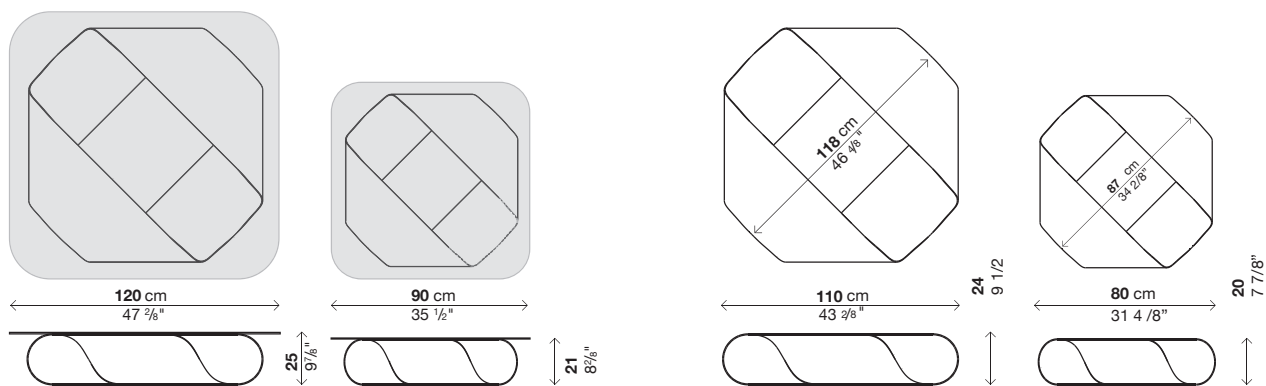

# mobius lucidi pevere

This wonderfully minimalist coffee table combines mathematical elegance and aesthetic beauty. The Mobius is formed from one sheet of metal, following the principles of the Mobius Strip in mathematics. This gives it a unique appearance, as well as added strength and stability. Made from sheet metal, the Mobius comes with or without a glass surface, which can be supplied in either transparent or smoked varieties. Ideal for modernist living rooms, the Mobius adds a futuristic, beautiful touch to professional and home environments.

materials:

steel lacquered white and or black

finish of top:

transparent extra light glass or transparent smoked glass

dimensions:

223 west erie street,  
 chicago, il., 60654  
 t: 312 335 1033 f: 312 335 1025  
 info@orangeskin.com  
 www.orangeskin.com