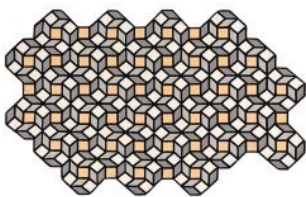

parquet rhomb front

Swedish design and premium quality kilims. Technique and creativity from East and West meet in perfect harmony. Absolutely GAN.

Materials

100% wool, reversible, high quality Kilim.

Dimensions