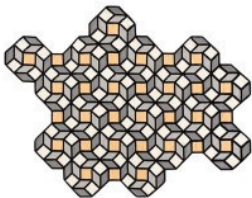

6'5"x8'4"

orange skin

419 west superior street,
chicago, il., 60654
t: 312 335 1033 f: 312 335 1025
info@orangeskin.com
www.orangeskin.com