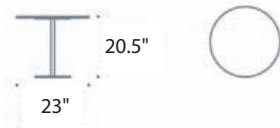

**BELLAGIO** designed by Gordon Guillaumier

Top: Corian; finish: matt varnished in black or white.  
 Base: metal; finish: matt varnished in black or white.

Bellagio '07 Finishes Available: Top in Calacatta marble, Marquina marble, or black mirrored glass with base in bright black nickel finish.

Bellagio '07 dimensions:

Square: 21.5" x 21.5" x 20.5"H

Small round: 23.5"Ø x 20.5"H

Large round: 35.75"Ø x 15"H

223 west erie street,  
 chicago, il., 60610  
 t: 312 335 1033 f: 312 335 1025  
 showroom@orangeskin.com  
 www.orangeskin.com