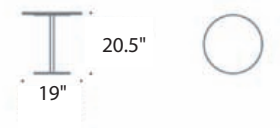

**BELLAGIO** designed by Gordon Guillaumier

Top: Corian; finish: matt varnished in black or white.  
 Base: metal; finish: matt varnished in black or white.

Bellagio '07 Finishes Available: Top in Calacatta marble, Marquina marble, or black mirrored glass with base in bright black nickel finish.

Bellagio '07 dimensions:

Square: 21.5" x 21.5" x 20.5"H

Small round: 23.5"Ø x 20.5"H

Large round: 35.75"Ø x 15"H

223 west erie street,  
 chicago, il., 60610  
 t: 312 335 1033 f: 312 335 1025  
 showroom@orangeskin.com  
 www.orangeskin.com