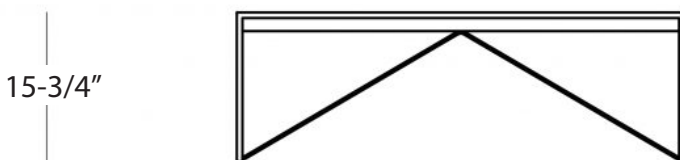

panca maurizio peregalli

Reissue of the 1984 classic

materials:

15mm square steel tube

Thousand points rubber

dimensions:

47-1/4"

47-1/4"